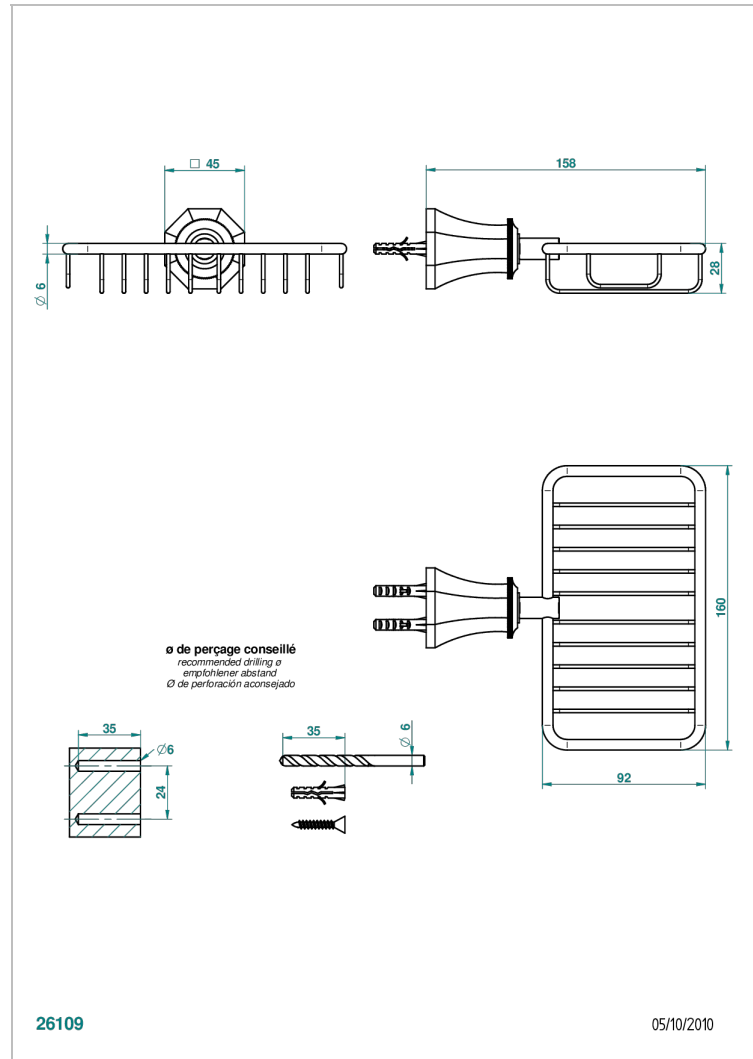

ART DECO CRYSTAL

A56-620

Soap basket, wall mounted 6"1/4 x 3"5/8

THG[®]
PARIS

CHARACTERISTIC

- Art Déco Crystal
- Soap basket, wall mounted 6"1/4 x 3"5/8

AVAILABLE FINITIONS

Black ceram - D30
Blush PVD - H62
Brass color PVD - H49
Brown bronze color PVD - F33
Chrome polished - A02
Chrome polished / gold polished - G02