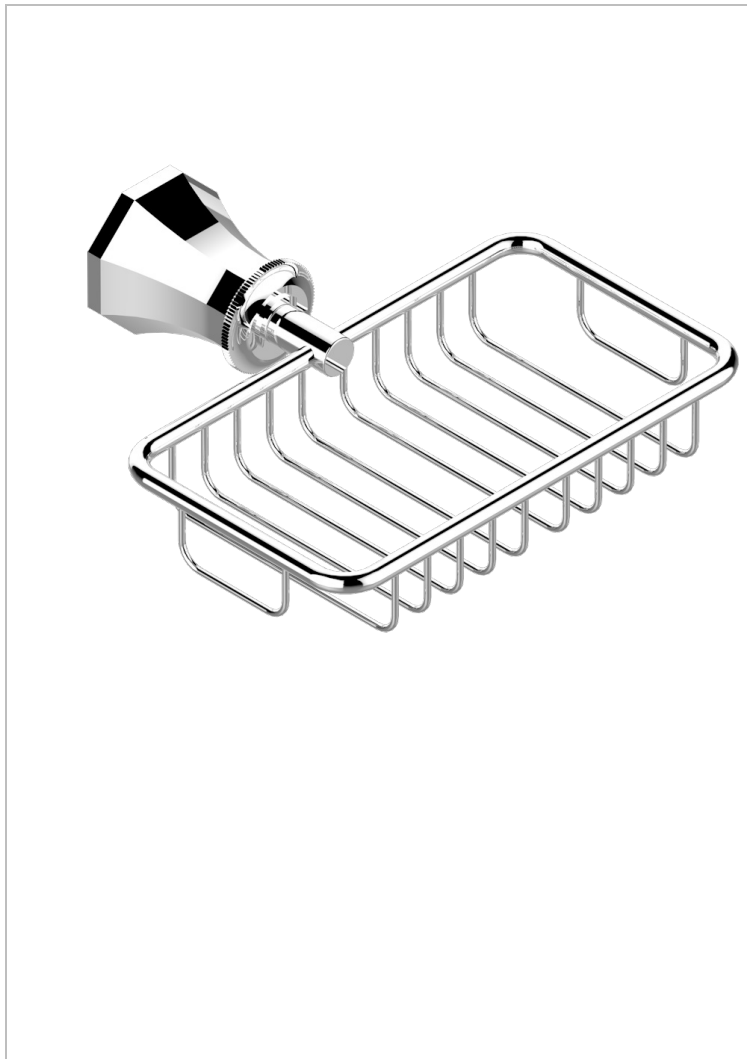

ART DECO CRYSTAL

A56-620

Soap basket, wall mounted 6"1/4 x 3"5/8

THG[®]
PARIS

CHARACTERISTIC

- Art Déco Crystal
- Soap basket, wall mounted 6"1/4 x 3"5/8

AVAILABLE FINITIONS

Black ceram - D30
Blush PVD - H62
Brass color PVD - H49
Brown bronze color PVD - F33
Chrome polished - A02
Chrome polished / gold polished - G02

Copper antique matt, coated - H07
Gold color PVD - H52
Gold mat - F07
Gold polished - F01
Graphite PVD - H64
Light coated bronze - D01

Matt Umber PVD - H67
Matt blush PVD - H60
Matt brass color PVD - H50
Matt brown bronze color PVD - F34
Matt chrome (American satin) - C02
Matt gold color PVD - H53