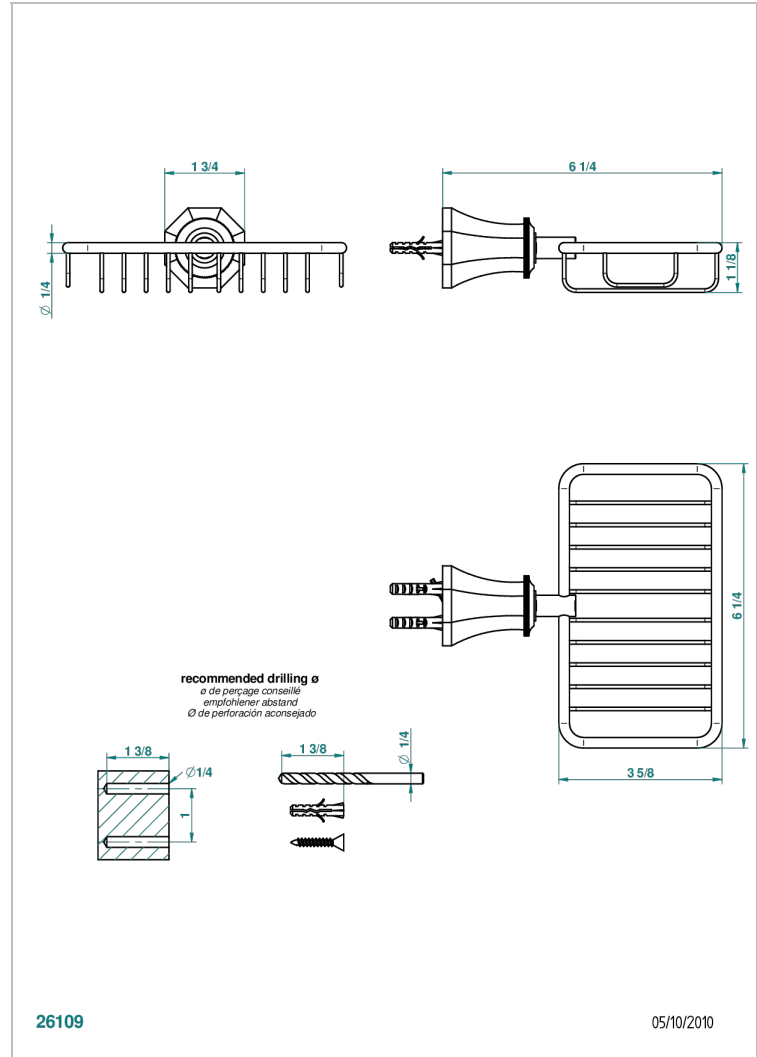

ART DECO CRYSTAL

A56-620

Soap basket, wall mounted 6"1/4 x 3"5/8

CHARACTERISTIC

- Art Déco Crystal
- Soap basket, wall mounted 6"1/4 x 3"5/8

AVAILABLE FINITIONS

Black ceram - D30
Blush PVD - H62
Brass color PVD - H49
Brown bronze color PVD - F33
Chrome polished - A02
Chrome polished / gold polished - G02