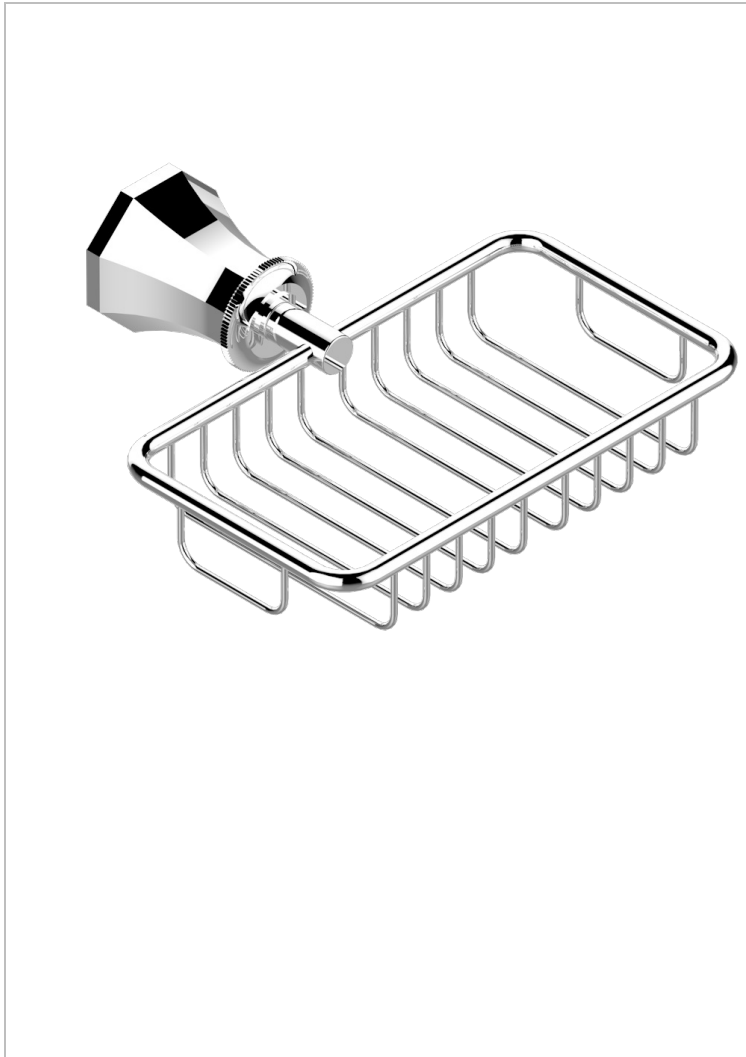

ART DECO CRYSTAL

A56-620

Soap basket, wall mounted 6"1/4 x 3"5/8

CHARACTERISTIC

- Art Déco Crystal
- Soap basket, wall mounted 6"1/4 x 3"5/8

AVAILABLE FINITIONS

Black ceram - D30
Blush PVD - H62
Brass color PVD - H49
Brown bronze color PVD - F33
Chrome polished - A02
Chrome polished / gold polished - G02

Copper antique matt, coated - H07
Gold color PVD - H52
Gold mat - F07
Gold polished - F01
Graphite PVD - H64
Light coated bronze - D01

Matt Umber PVD - H67
Matt blush PVD - H60
Matt brass color PVD - H50
Matt brown bronze color PVD - F34
Matt chrome (American satin) - C02
Matt gold color PVD - H53