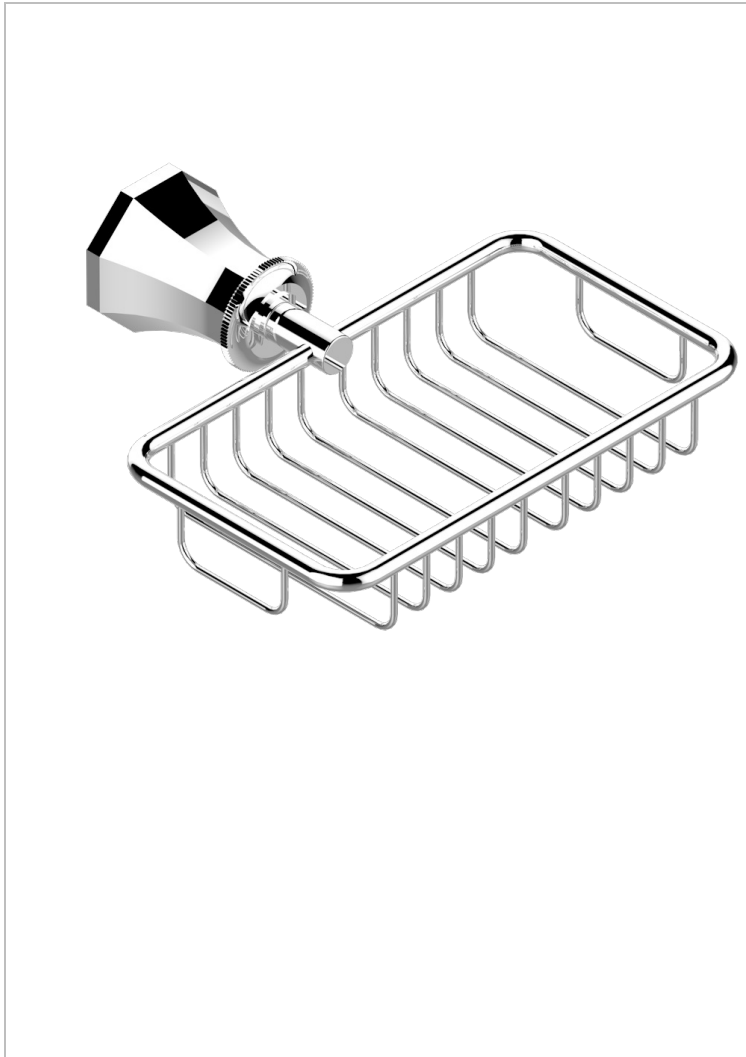

ART DECO CRYSTAL

A56-620

Net soap dish with flange, 160 x 95 mm

THG
PARIS

CHARACTERISTIC

- Art Déco Crystal
- Net soap dish with flange, 160 x 95 mm

AVAILABLE FINITIONS

Antique nickel - H28
Black ceram - D30
Blush PVD - H62
Brass color PVD - H49
Brown bronze color PVD - F33
Gold color PVD - H52