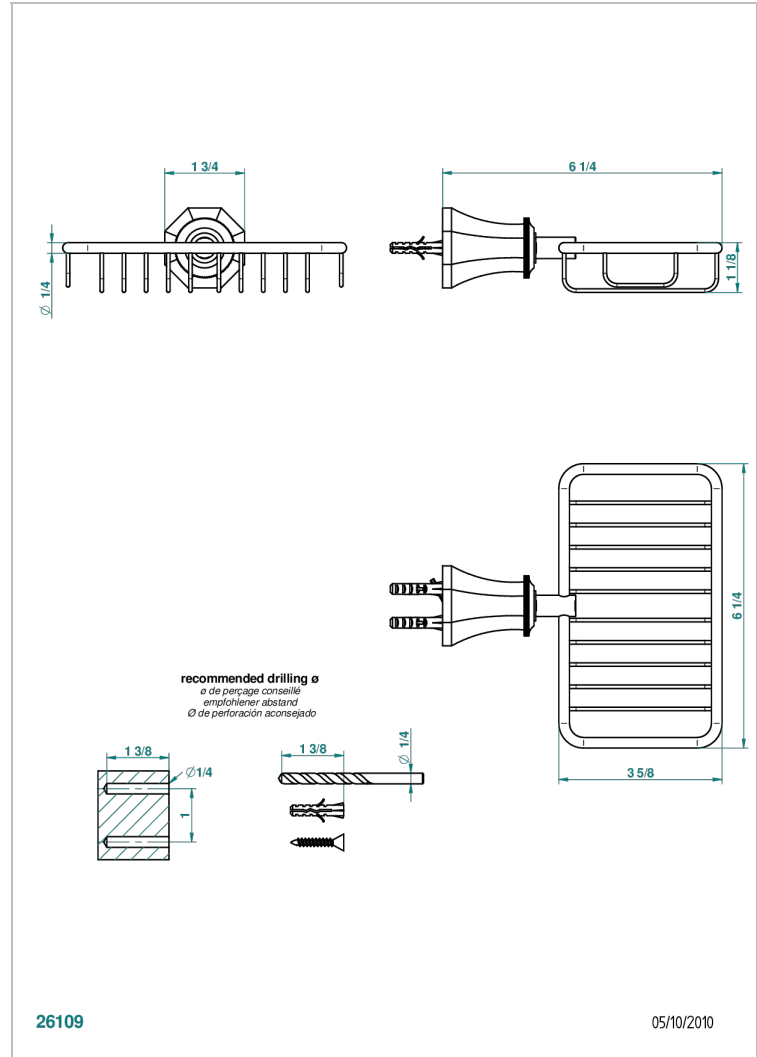

ART DECO CRYSTAL

A56-620

Net soap dish with flange, 160 x 95 mm

THG
PARIS

CHARACTERISTIC

- Art Déco Crystal
- Net soap dish with flange, 160 x 95 mm

AVAILABLE FINITIONS

Antique nickel - H28
Black ceram - D30
Blush PVD - H62
Brass color PVD - H49
Brown bronze color PVD - F33
Gold color PVD - H52