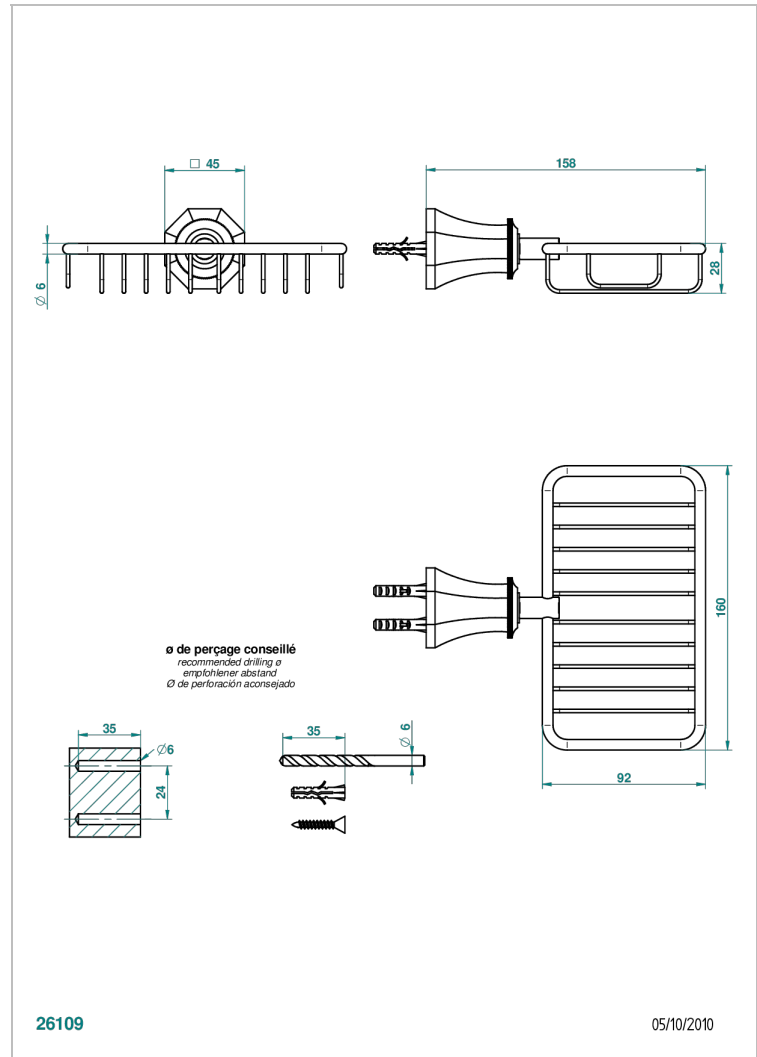

ART DECO CRYSTAL

A56-620

Net soap dish with flange, 160 x 95 mm

THG[®]
PARIS

CHARACTERISTIC

- Art Déco Crystal
- Net soap dish with flange, 160 x 95 mm

AVAILABLE FINITIONS

Antique nickel - H28
Black ceram - D30
Blush PVD - H62
Brass color PVD - H49
Brown bronze color PVD - F33
Gold color PVD - H52