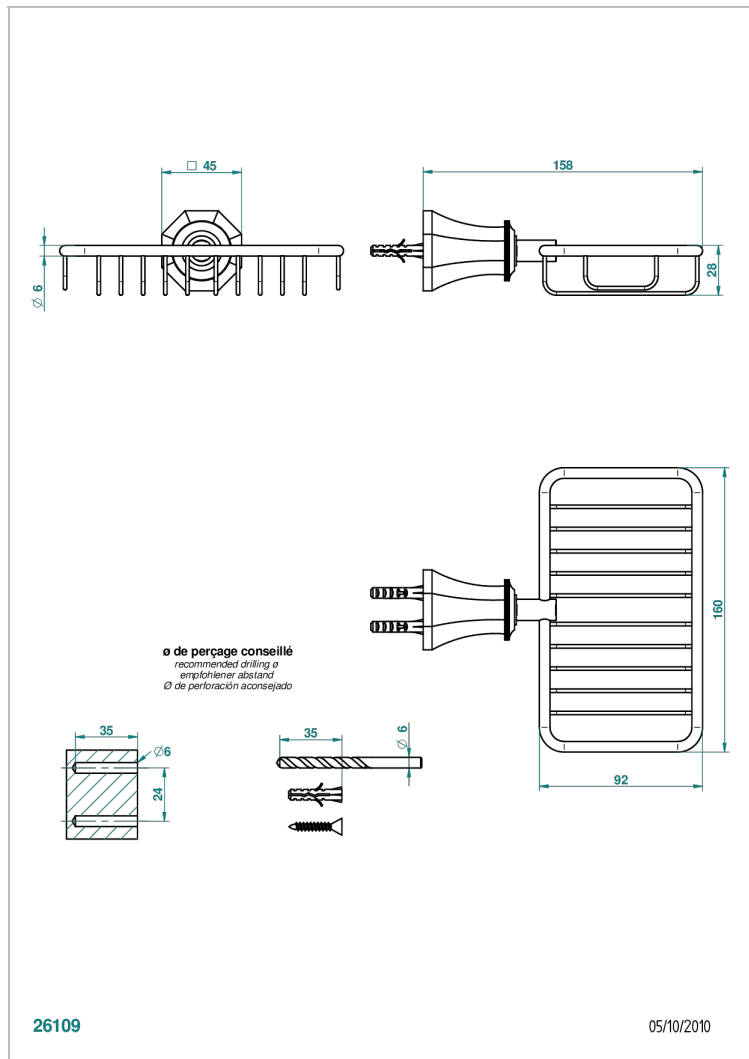

ART DECO WITH LEVER HANDLES

A55-620

Soap basket, wall mounted 6"1/4 x 3"5/8

CHARACTERISTIC

- Art Déco with lever handles
- Soap basket, wall mounted 6"1/4 x 3"5/8

AVAILABLE FINITIONS

Black ceram - D30
Blush PVD - H62
Brass color PVD - H49
Brown bronze color PVD - F33
Chrome polished - A02
Chrome polished / gold polished - G02