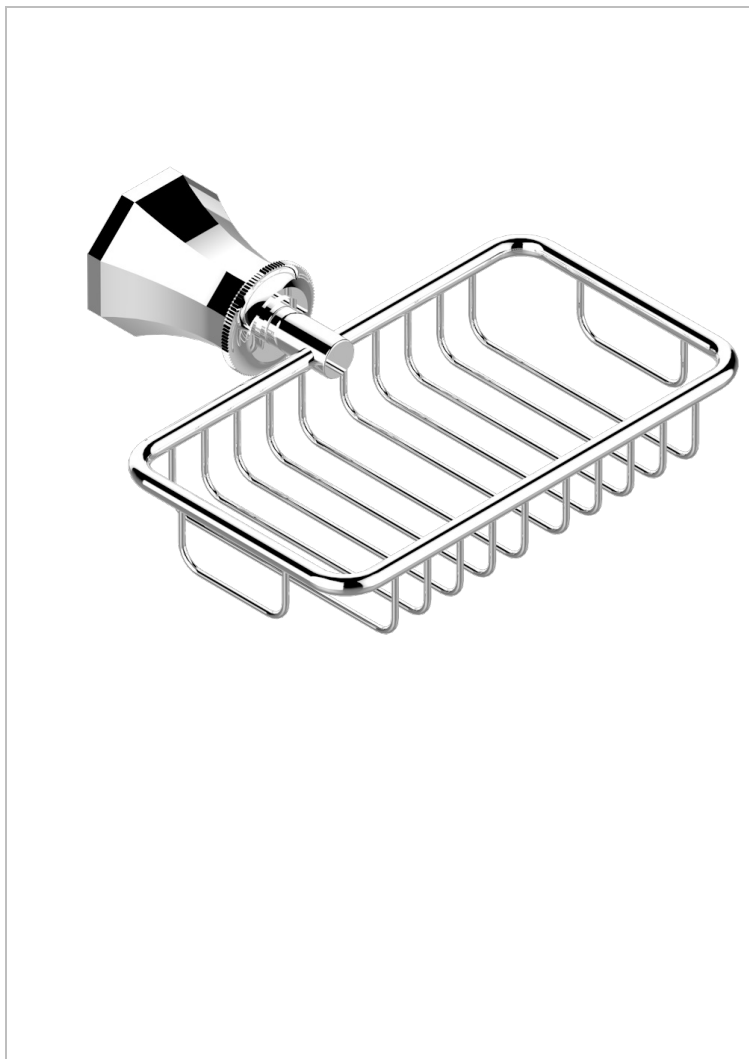

ART DECO WITH LEVER HANDLES

A55-620

Soap basket, wall mounted 6"1/4 x 3"5/8

CHARACTERISTIC

- Art Déco with lever handles
- Soap basket, wall mounted 6"1/4 x 3"5/8

AVAILABLE FINITIONS

Black ceram - D30
Blush PVD - H62
Brass color PVD - H49
Brown bronze color PVD - F33
Chrome polished - A02
Chrome polished / gold polished - G02

Copper antique matt, coated - H07
Gold color PVD - H52
Gold mat - F07
Gold polished - F01
Graphite PVD - H64
Light coated bronze - D01

Matt Umber PVD - H67
Matt blush PVD - H60
Matt brass color PVD - H50
Matt brown bronze color PVD - F34
Matt chrome (American satin) - C02
Matt gold color PVD - H53