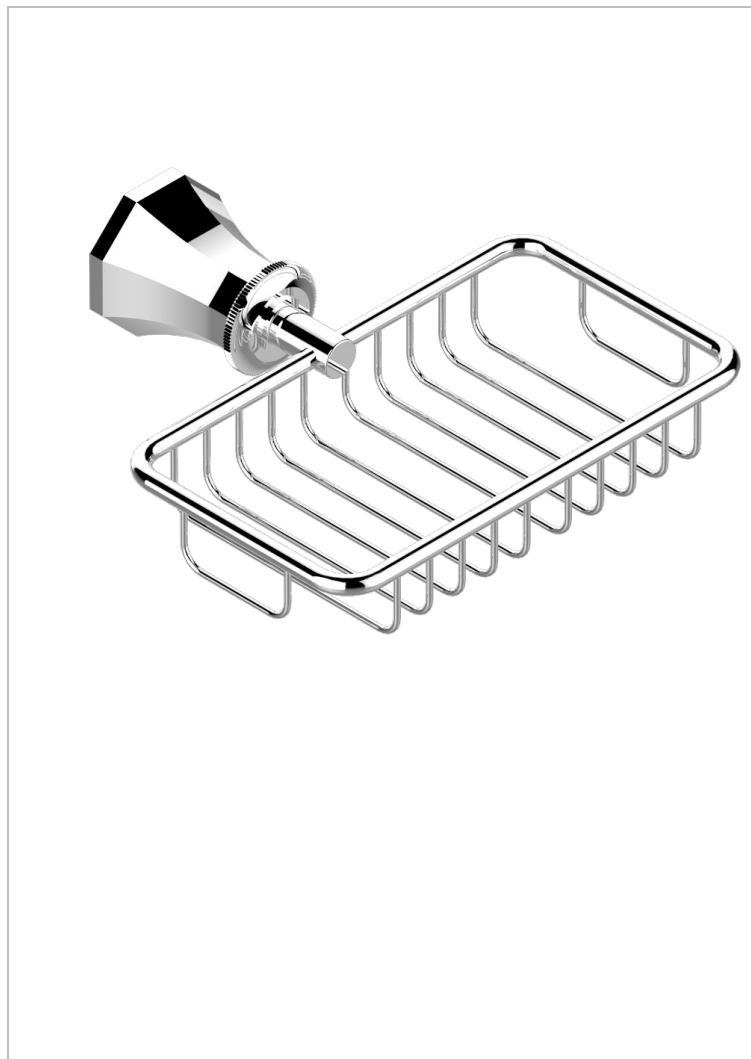

ART DECO WITH LEVER HANDLES

A55-620

Soap basket, wall mounted 6"1/4 x 3"5/8

CHARACTERISTIC

- Art Déco with lever handles
- Soap basket, wall mounted 6"1/4 x 3"5/8

AVAILABLE FINITIONS

Black ceram - D30

Blush PVD - H62