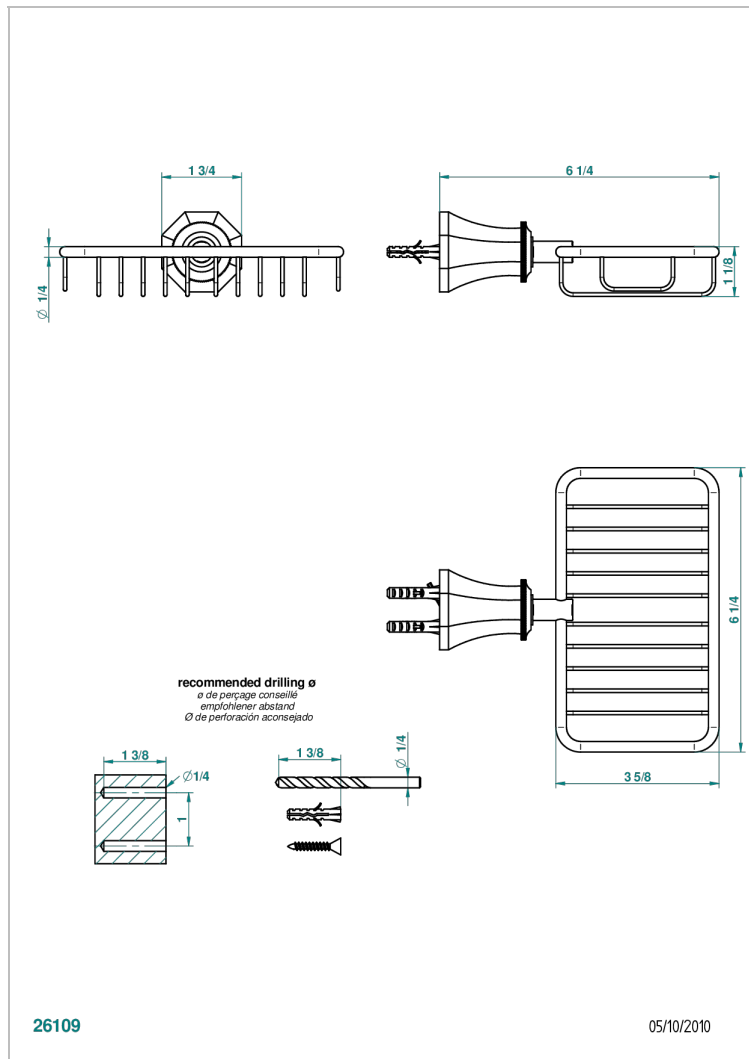

ART DECO WITH LEVER HANDLES

A55-620

Soap basket, wall mounted 6"1/4 x 3"5/8

CHARACTERISTIC

- Art Déco with lever handles
- Soap basket, wall mounted 6"1/4 x 3"5/8

AVAILABLE FINITIONS

Black ceram - D30

Blush PVD - H62