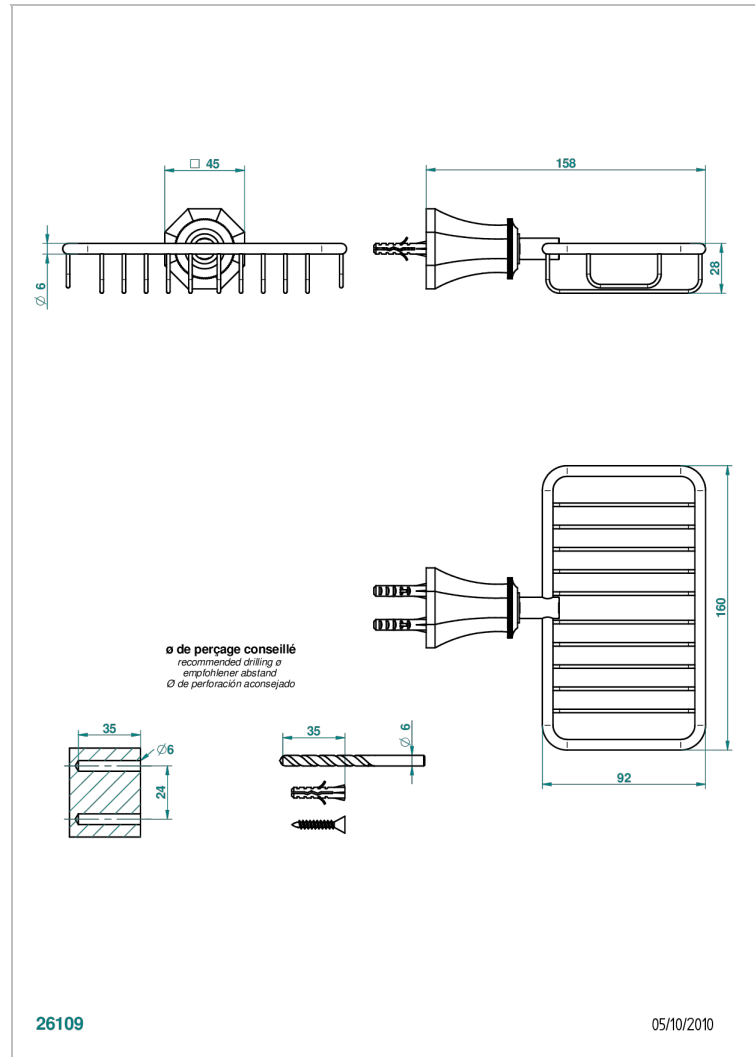

# ART DECO WITH LEVER

A55-620

Net soap dish with flange, 160 x 95 mm

## CHARACTERISTIC

- Art Déco with lever
- Net soap dish with flange, 160 x 95 mm