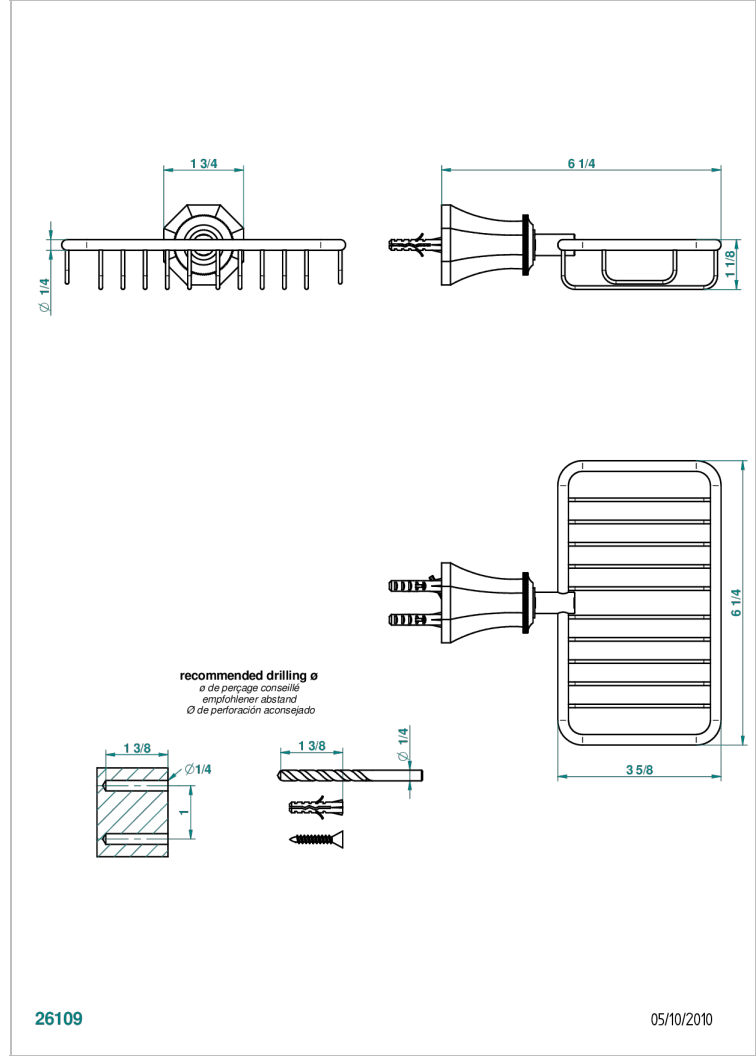

# ART DECO WITH LEVER

A55-620

Net soap dish with flange, 160 x 95 mm

THG<sup>®</sup>  
PARIS

26109

05/10/2010

## CHARACTERISTIC

- Art Déco with lever
- Net soap dish with flange, 160 x 95 mm