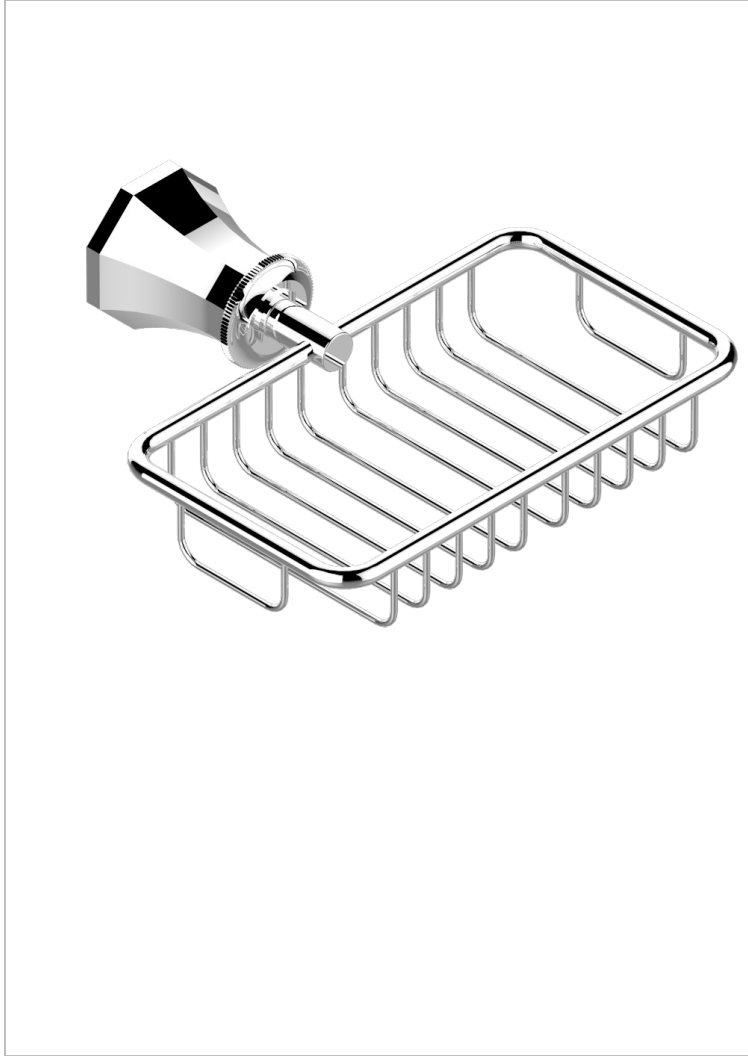

# ART DECO WITH LEVER

A55-620

Net soap dish with flange, 160 x 95 mm

THG<sup>®</sup>  
PARIS

26109

05/10/2010

## CHARACTERISTIC

- Art Déco with lever
- Net soap dish with flange, 160 x 95 mm