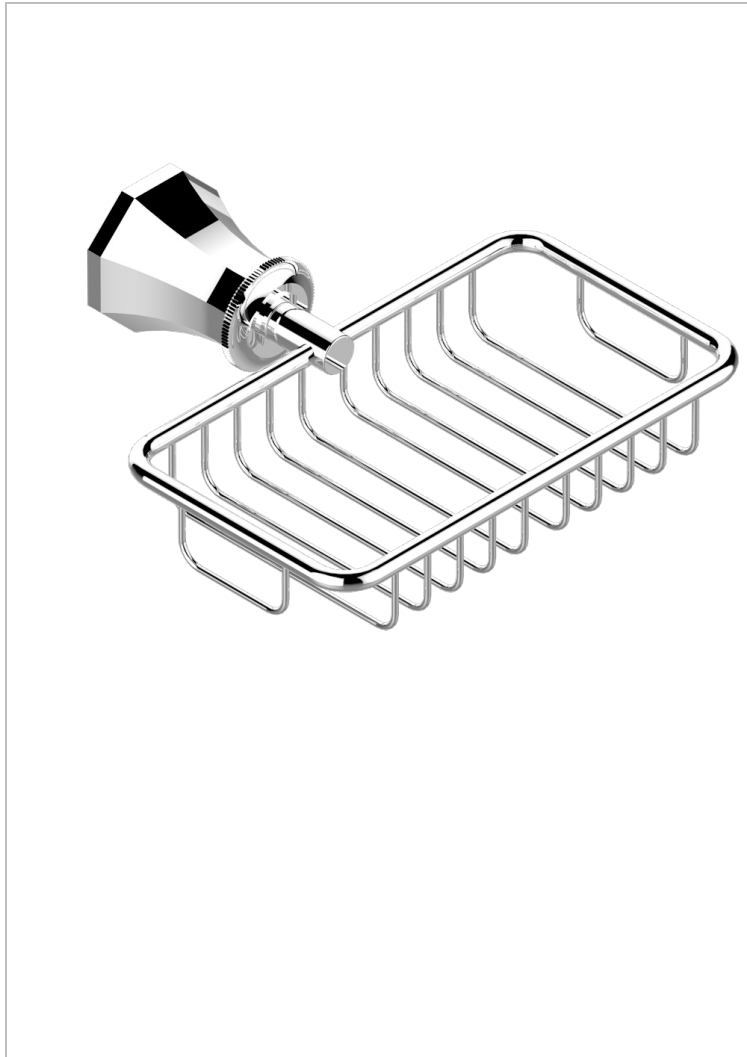

ART DECO WITH LEVER

A55-620

Net soap dish with flange, 160 x 95 mm

THG[®]
PARIS

CHARACTERISTIC

- Art Déco with lever
- Net soap dish with flange, 160 x 95 mm

AVAILABLE FINITIONS

Antique nickel - H28
Black ceram - D30
Blush PVD - H62
Brass color PVD - H49
Brown bronze color PVD - F33
Gold color PVD - H52

Graphite PVD - H64
Lacquered light bronze - D01
Matt Umber PVD - H67
Matt blush PVD - H60
Matt brass color PVD - H50
Matt brown bronze color PVD - F34

Matt chrome - C02
Matt gold - F07
Matt gold color PVD - H53
Matt graphite PVD - H65
Matt nickel (color finish) - C01
Matt nickel color PVD - H56