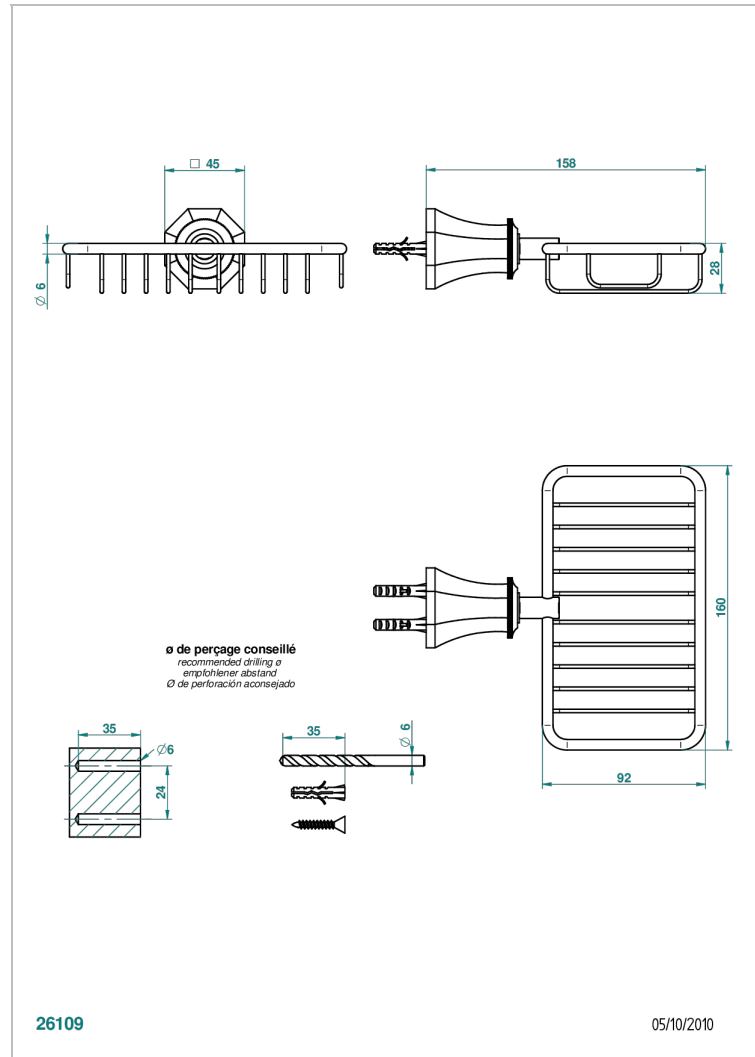

ART DECO WITH LEVER

A55-620

Net soap dish with flange, 160 x 95 mm

THG[®]
PARIS

CHARACTERISTIC

- Art Déco with lever
- Net soap dish with flange, 160 x 95 mm

AVAILABLE FINITIONS

Antique nickel - H28
Black ceram - D30
Blush PVD - H62
Brass color PVD - H49
Brown bronze color PVD - F33
Gold color PVD - H52