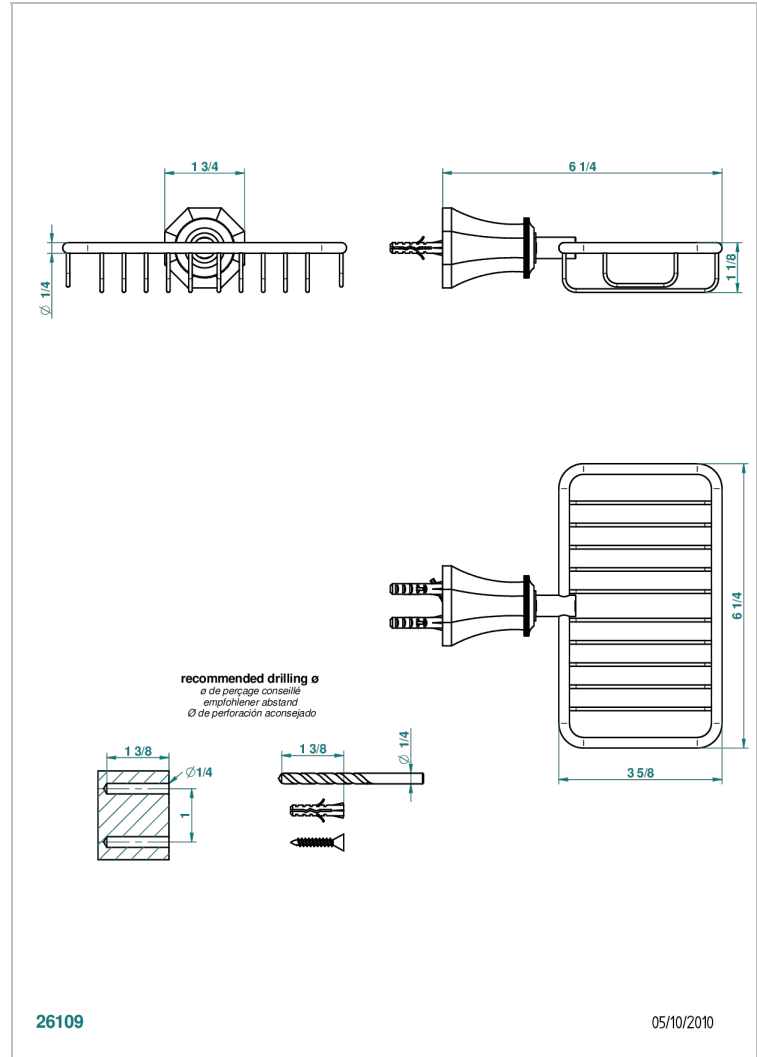

# ART DECO WITH LEVER

A55-620

Net soap dish with flange, 160 x 95 mm

26109

05/10/2010

## CHARACTERISTIC

- Art Déco with lever
- Net soap dish with flange, 160 x 95 mm