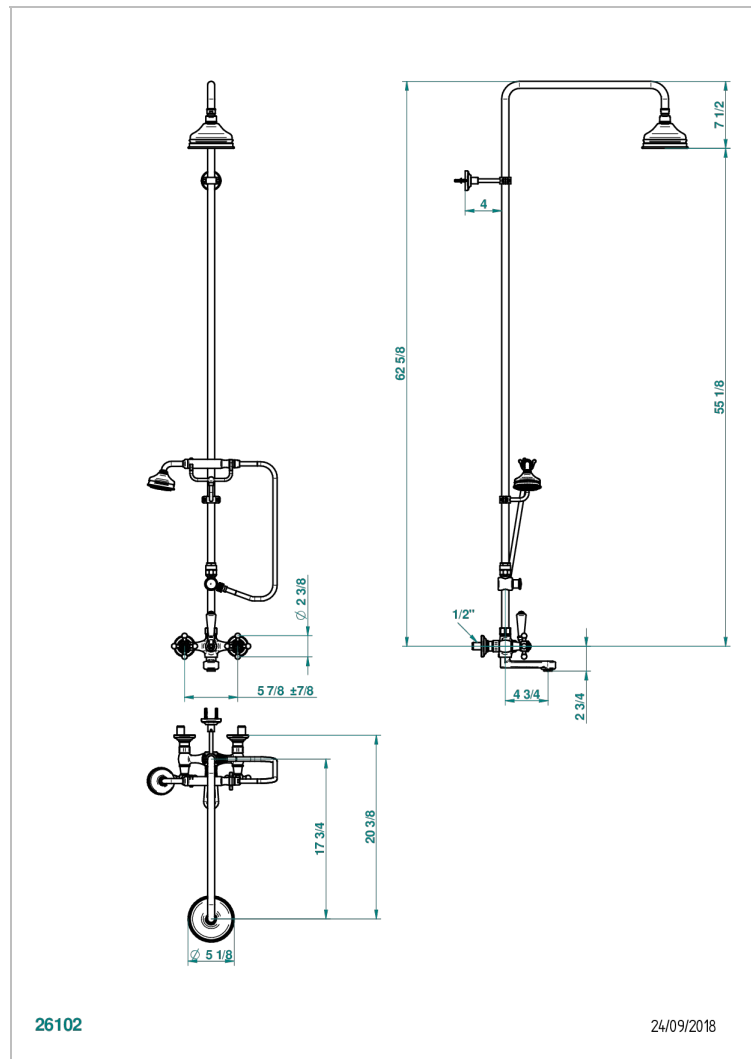

G29-13BCD

Wall bath/shower mixer, 1/2" centres with shower column with diverter, wall bracket, handshower, 1.5 m hose, holder on bar and 130 mm Shower head

CHARACTERISTIC

- Charleston
- Wall bath/shower mixer, 1/2" centres with shower column with diverter, wall bracket, handshower, 1.5 m hose, holder on bar and 130 mm Shower head

TECHNICAL SPECS

- Recommandé : 3 bars (max. 5 bars) - Advised : 43,5 psi (max. 72 psi)
- Bec : 75 l/min à 3 bars (19,8 gpm at 43.5 psi)
- Pomme : 9,5 l/min à 3 bars (2.50 gpm at 43.5 psi)
- Douchette : 9,5 l/min à 3 bars (2.50 gpm at 43.5 psi)