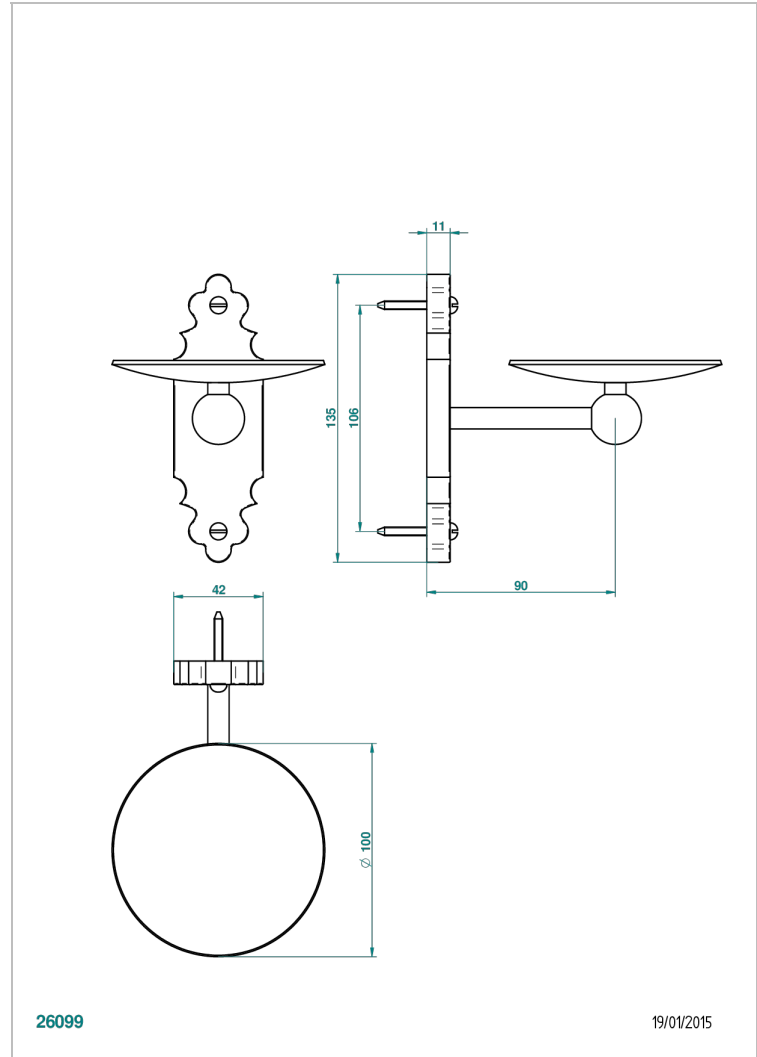

1900 WITH LEVER HANDLES

G28-546

Soap dish, wall mounted, 4" diameter

CHARACTERISTIC

- 1900 with lever handles
- Soap dish, wall mounted, 4" diameter

AVAILABLE FINITIONS

Black ceram - D30
Blush PVD - H62
Brass color PVD - H49
Brown bronze color PVD - F33
Chrome polished - A02
Chrome polished / gold polished - G02

Copper antique matt, coated - H07
Gold color PVD - H52
Gold mat - F07
Gold polished - F01
Graphite PVD - H64
Light coated bronze - D01

Matt Umber PVD - H67
Matt blush PVD - H60
Matt brass color PVD - H50
Matt brown bronze color PVD - F34
Matt chrome (American satin) - C02
Matt gold color PVD - H53

Matt graphite PVD - H65
Matt nickel (American satin) - C01
Matt nickel color PVD - H56
Natural smoked Brass - A13
Nickel antique / Sovereign - H28
Nickel color PVD - H55

Nickel polished - B01
Soft gold - F30
Soft matt gold - F31
Umber PVD - H66