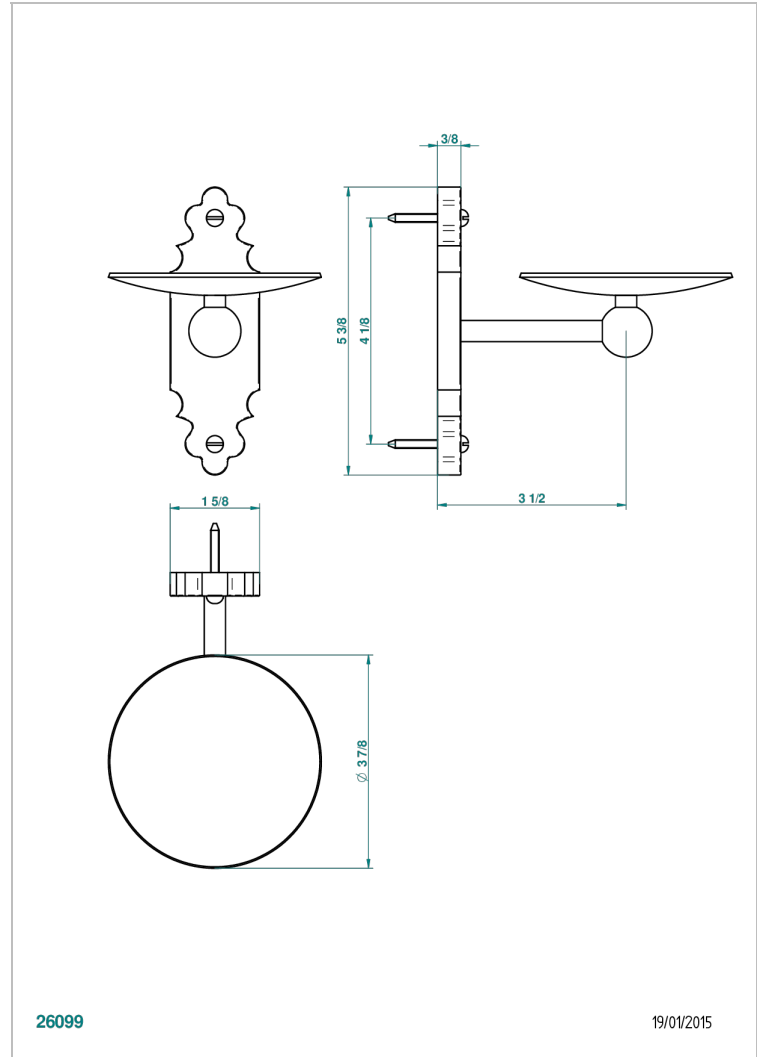

1900 WITH LEVER HANDLES

G28-546

Soap dish, wall mounted, 4" diameter

26099

19/01/2015

CHARACTERISTIC

- 1900 with lever handles
- Soap dish, wall mounted, 4" diameter

AVAILABLE FINITIONS