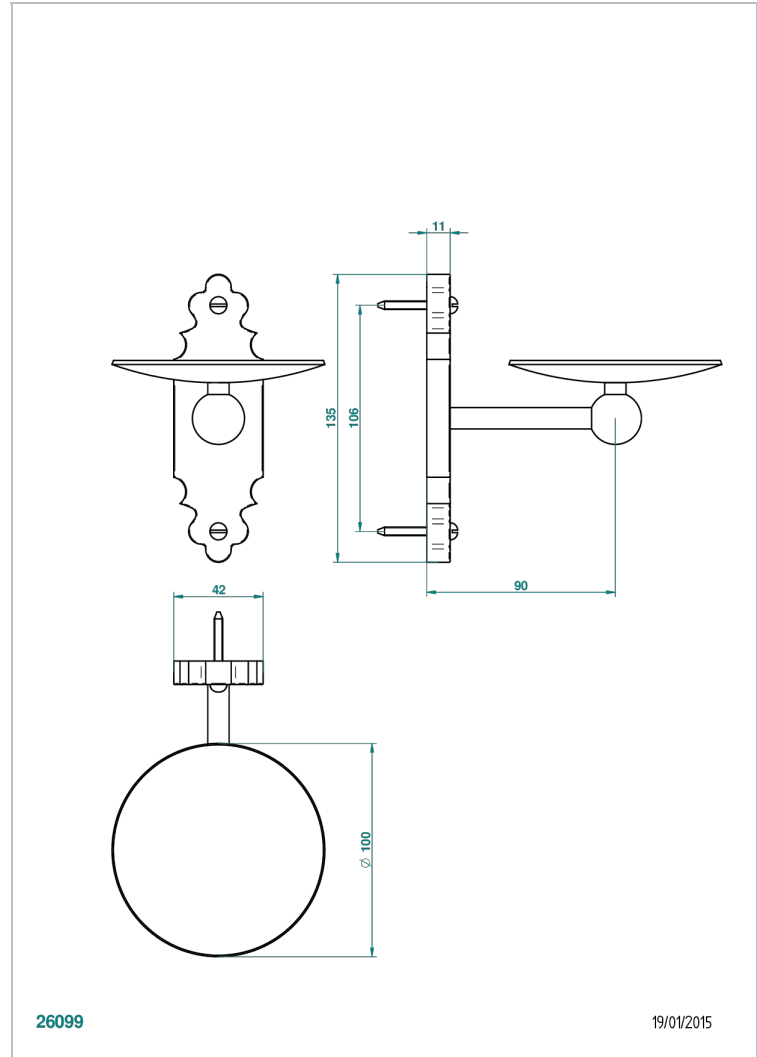

1900 WITH LEVER

G28-546

Wall mounted soap dish, \varnothing 100 mm

THG[®]
PARIS

CHARACTERISTIC

- 1900 with lever
- Wall mounted soap dish, \varnothing 100 mm

AVAILABLE FINITIONS

Antique nickel - H28
Black ceram - D30
Blush PVD - H62
Brass color PVD - H49
Brown bronze color PVD - F33
Gold color PVD - H52

Graphite PVD - H64
Lacquered light bronze - D01
Matt Umber PVD - H67
Matt blush PVD - H60
Matt brass color PVD - H50
Matt brown bronze color PVD - F34

Matt chrome - C02
Matt gold - F07
Matt gold color PVD - H53
Matt graphite PVD - H65
Matt nickel (color finish) - C01
Matt nickel color PVD - H56

Natural smoked Brass - A13
Nickel color PVD - H55
Polished chrome (color finish) - A02
Polished chrome / Polished gold (color finish) - G02
Polished gold (color finish) - F01
Polished nickel - B01

Soft gold - F30
Soft matt gold - F31
Umber PVD - H66
Varnished matt antique red copper (color finish) - H07