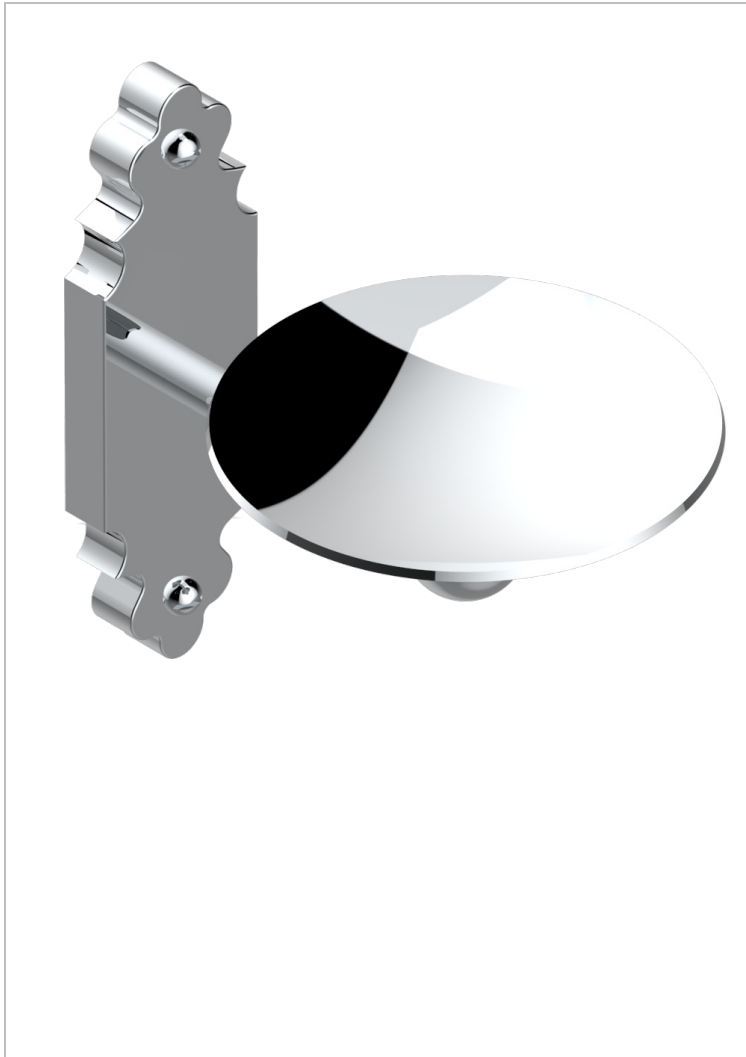

1900 WITH LEVER

G28-546

Wall mounted soap dish, \varnothing 100 mm

THG[®]
PARIS

CHARACTERISTIC

- 1900 with lever
- Wall mounted soap dish, \varnothing 100 mm

AVAILABLE FINITIONS

Antique nickel - H28
Black ceram - D30
Blush PVD - H62
Brass color PVD - H49
Brown bronze color PVD - F33
Gold color PVD - H52

Graphite PVD - H64
Lacquered light bronze - D01
Matt Umber PVD - H67
Matt blush PVD - H60
Matt brass color PVD - H50
Matt brown bronze color PVD - F34

Matt chrome - C02
Matt gold - F07
Matt gold color PVD - H53
Matt graphite PVD - H65
Matt nickel (color finish) - C01
Matt nickel color PVD - H56

Natural smoked Brass - A13
Nickel color PVD - H55
Polished chrome (color finish) - A02
Polished chrome / Polished gold (color finish) - G02
Polished gold (color finish) - F01
Polished nickel - B01

Soft gold - F30
Soft matt gold - F31
Umber PVD - H66
Varnished matt antique red copper (color finish) - H07