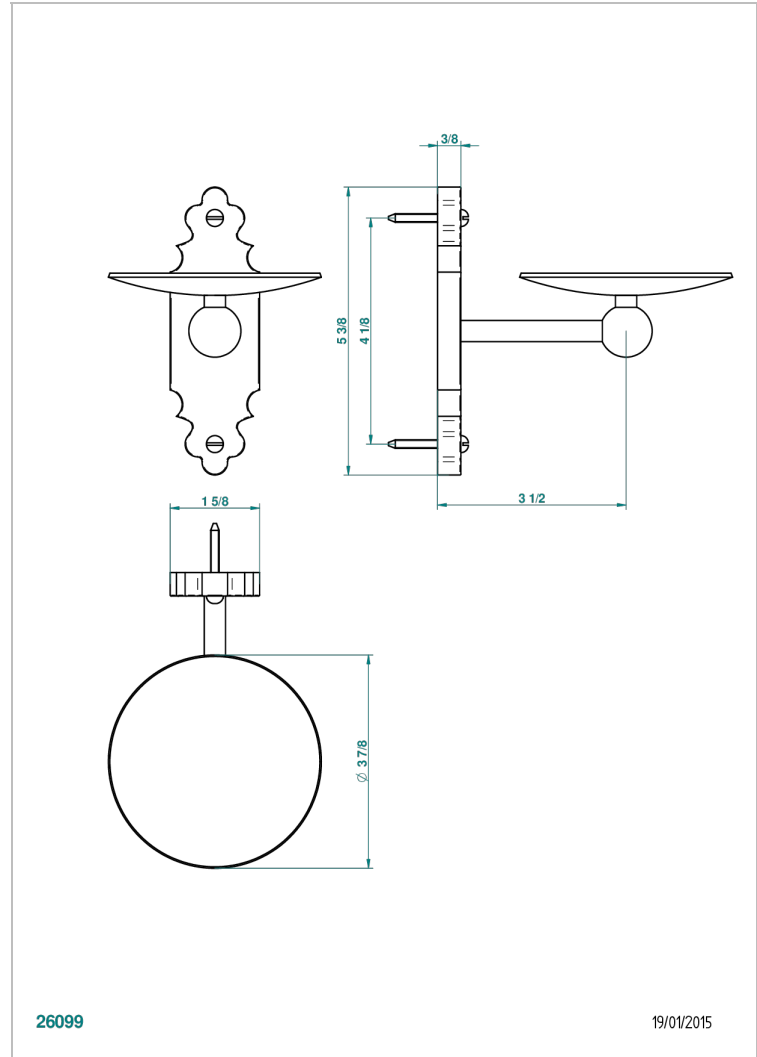

1900 WITH LEVER

G28-546

Wall mounted soap dish, \varnothing 100 mm

26099

19/01/2015

CHARACTERISTIC

- 1900 with lever
- Wall mounted soap dish, \varnothing 100 mm

AVAILABLE FINITIONS