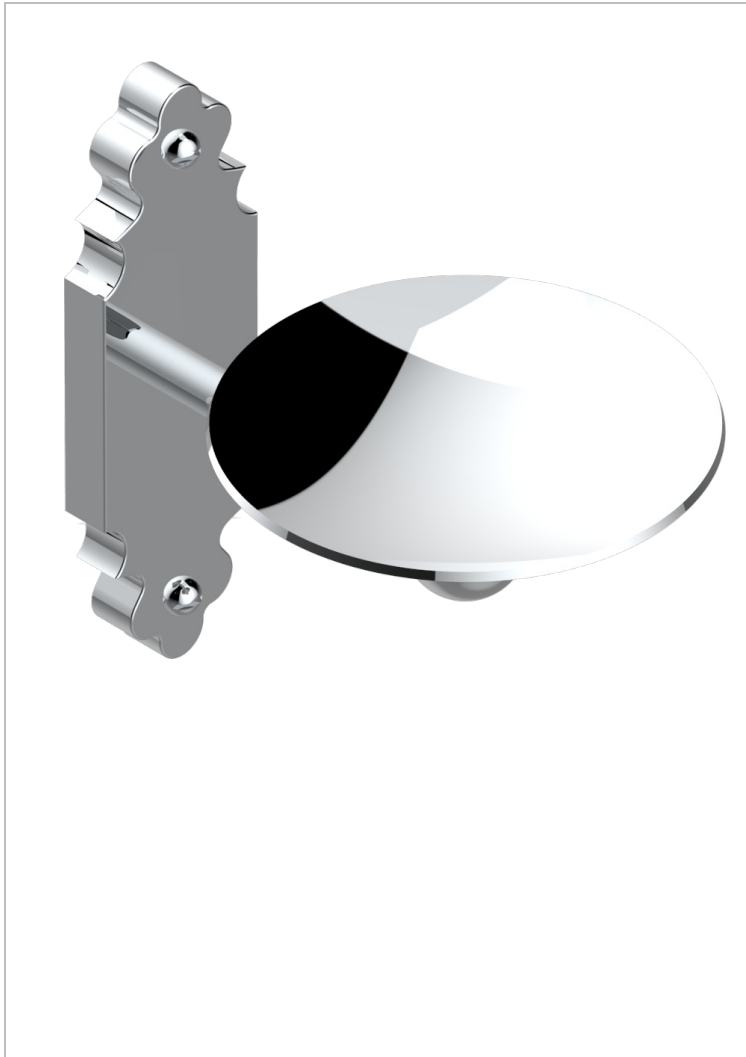

1900 WITH LEVER

G28-546

Wall mounted soap dish, \varnothing 100 mm

26099

19/01/2015

CHARACTERISTIC

- 1900 with lever
- Wall mounted soap dish, \varnothing 100 mm

AVAILABLE FINITIONS

Antique nickel - H28
Black ceram - D30
Blush PVD - H62
Brass color PVD - H49
Brown bronze color PVD - F33
Gold color PVD - H52

Graphite PVD - H64
Lacquered light bronze - D01
Matt Umber PVD - H67
Matt blush PVD - H60
Matt brass color PVD - H50
Matt brown bronze color PVD - F34

Soft gold - F30
Soft matt gold - F31
Umber PVD - H66
Varnished matt antique red copper (color finish) - H07