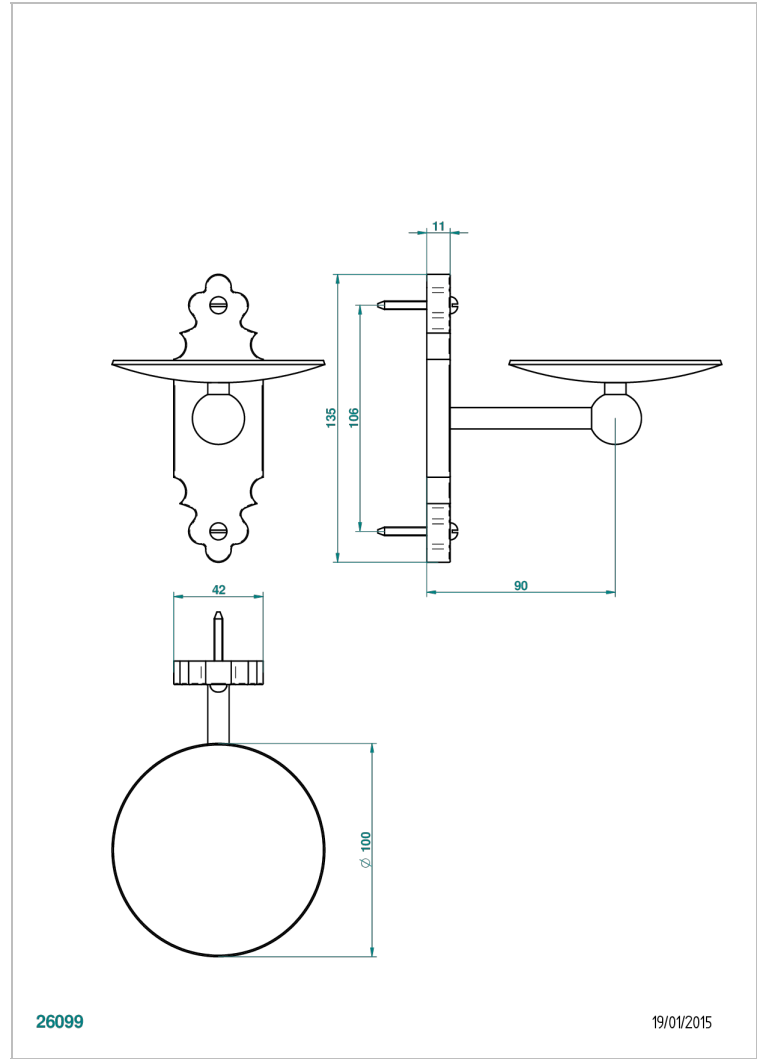

# 1900

G25-546

Soap dish, wall mounted, 4" diameter

## CHARACTERISTIC

- 1900
- Soap dish, wall mounted, 4" diameter