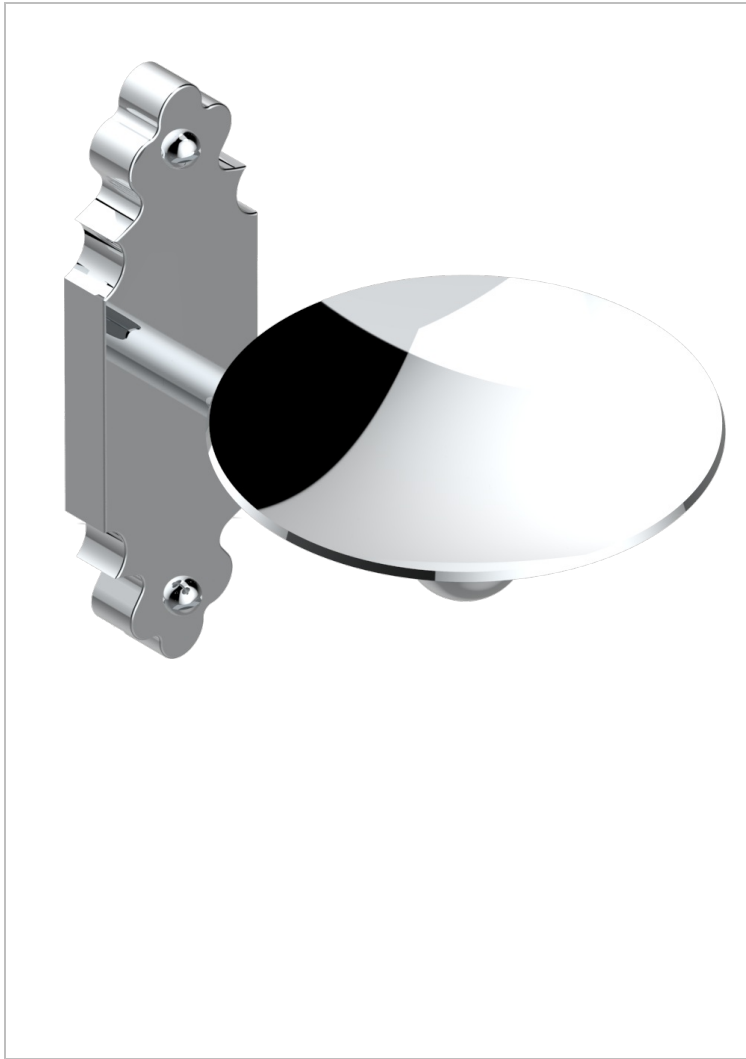

# 1900

G25-546

Soap dish, wall mounted, 4" diameter

## CHARACTERISTIC

- 1900
- Soap dish, wall mounted, 4" diameter

## AVAILABLE FINITIONS

Black ceram - D30  
Blush PVD - H62  
Brass color PVD - H49  
Brown bronze color PVD - F33  
Chrome polished - A02  
Chrome polished / gold polished - G02

Copper antique matt, coated - H07  
Gold color PVD - H52  
Gold mat - F07  
Gold polished - F01  
Graphite PVD - H64  
Light coated bronze - D01