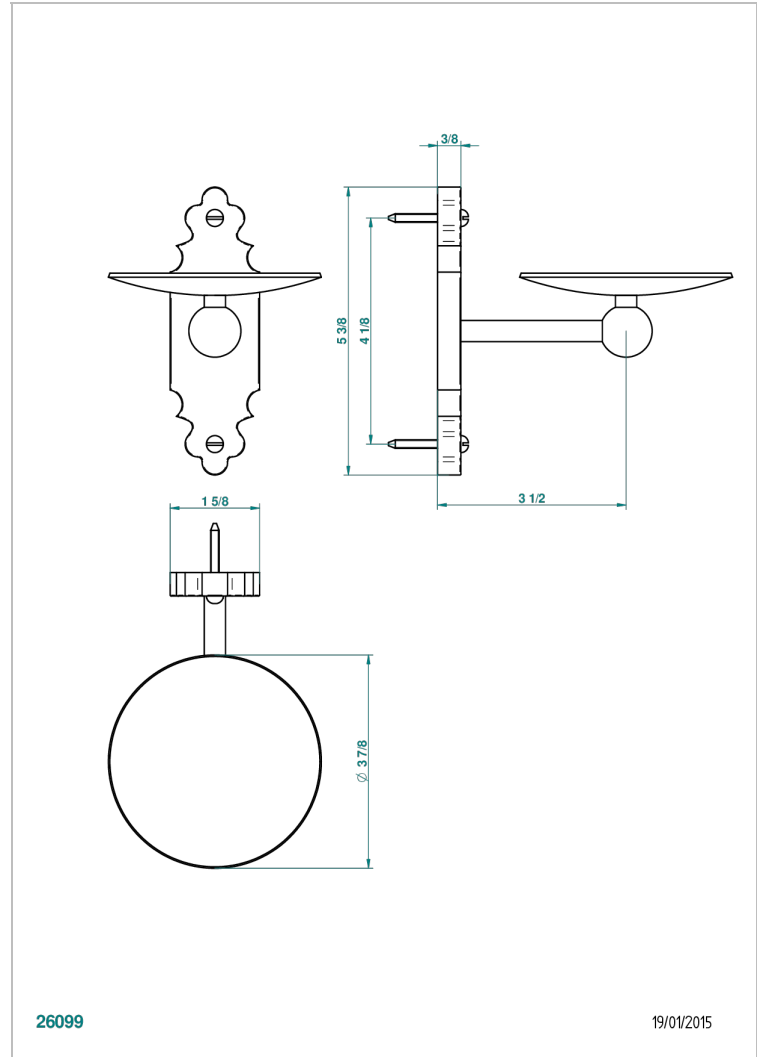

1900

G25-546

Soap dish, wall mounted, 4" diameter

26099

19/01/2015

CHARACTERISTIC

- 1900
- Soap dish, wall mounted, 4" diameter

AVAILABLE FINITIONS