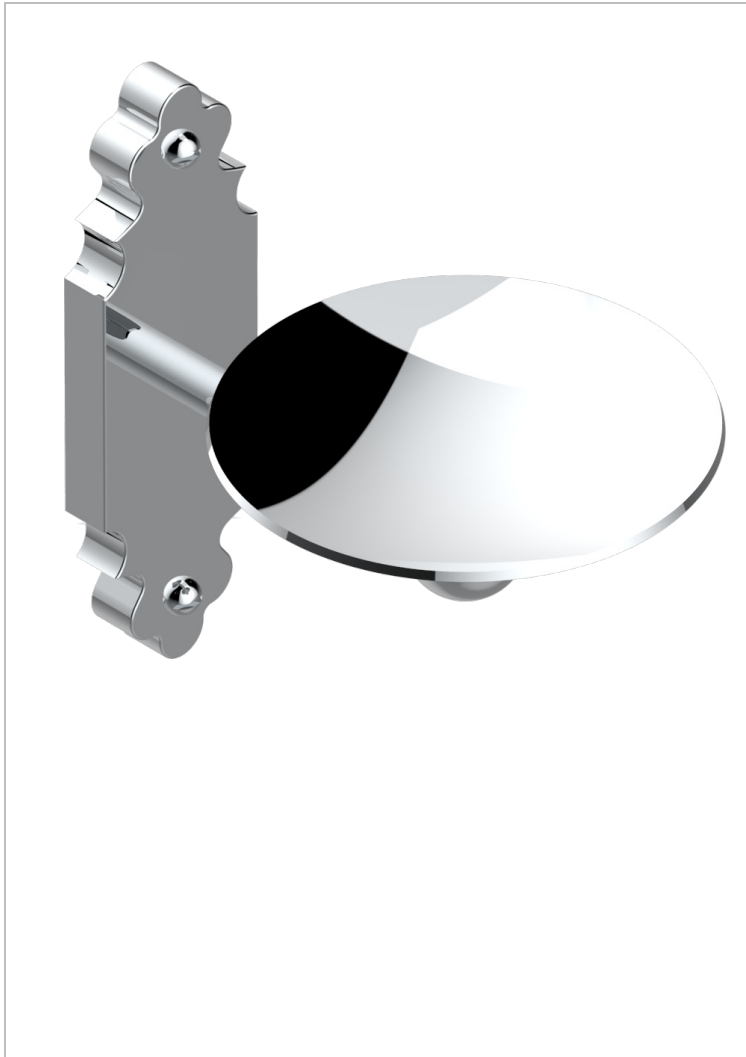

# 1900

G25-546

Wall mounted soap dish,  $\varnothing$  100 mm

26099

19/01/2015

## CHARACTERISTIC

- 1900
- Wall mounted soap dish,  $\varnothing$  100 mm

## AVAILABLE FINITIONS

Antique nickel - H28  
Black ceram - D30  
Blush PVD - H62  
Brass color PVD - H49  
Brown bronze color PVD - F33  
Gold color PVD - H52

Graphite PVD - H64  
Lacquered light bronze - D01  
Matt Umber PVD - H67  
Matt blush PVD - H60  
Matt brass color PVD - H50  
Matt brown bronze color PVD - F34