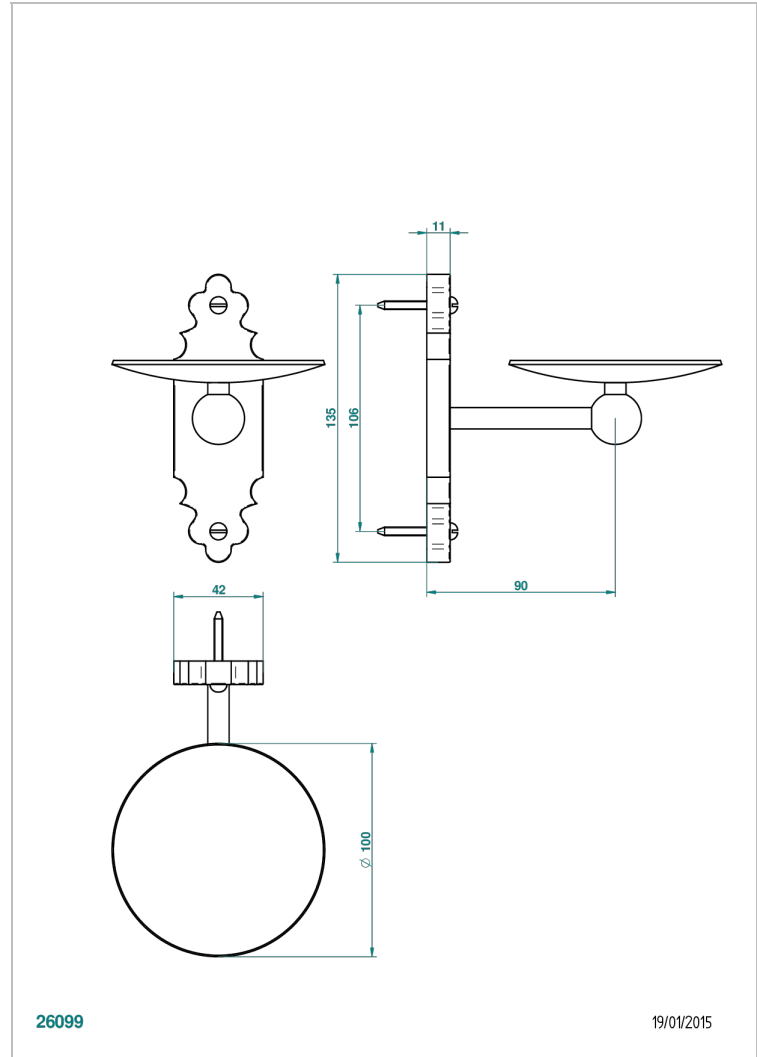

# 1900

G25-546

Wall mounted soap dish,  $\varnothing$  100 mm

26099

19/01/2015

## CHARACTERISTIC

- 1900
- Wall mounted soap dish,  $\varnothing$  100 mm

## AVAILABLE FINITIONS

Antique nickel - H28  
Black ceram - D30  
Blush PVD - H62  
Brass color PVD - H49  
Brown bronze color PVD - F33  
Gold color PVD - H52

Graphite PVD - H64  
Lacquered light bronze - D01  
Matt Umber PVD - H67  
Matt blush PVD - H60  
Matt brass color PVD - H50  
Matt brown bronze color PVD - F34