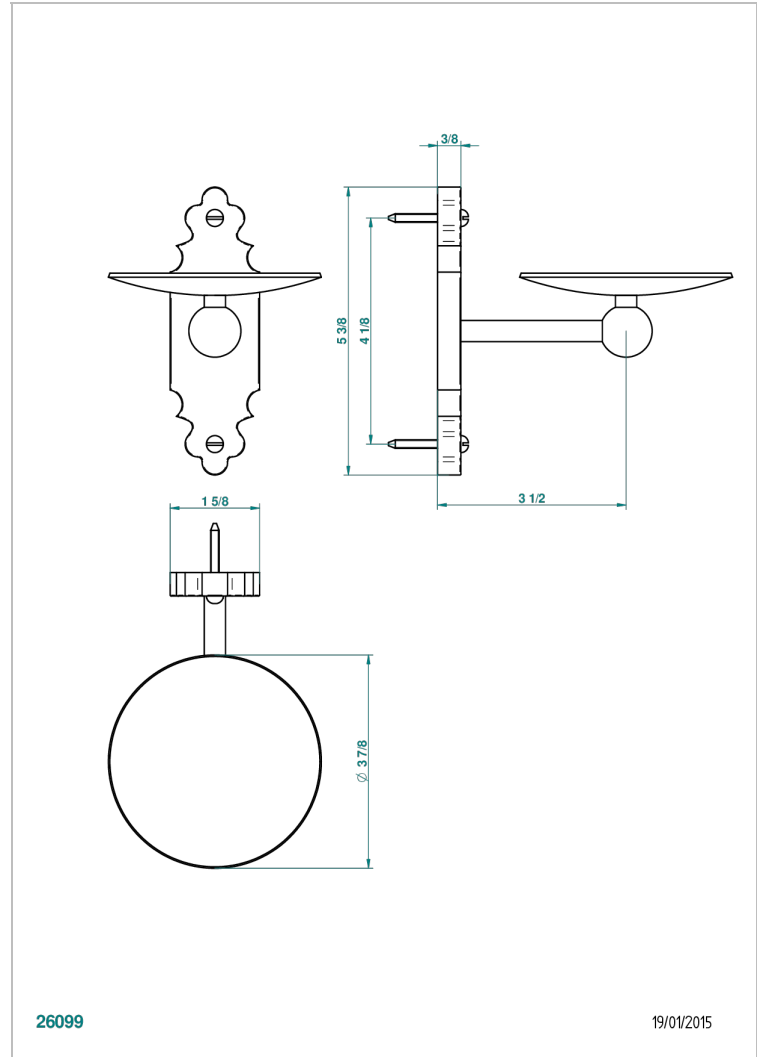

1900

G25-546

Wall mounted soap dish, \varnothing 100 mm

26099

19/01/2015

CHARACTERISTIC

- 1900
- Wall mounted soap dish, \varnothing 100 mm

AVAILABLE FINITIONS