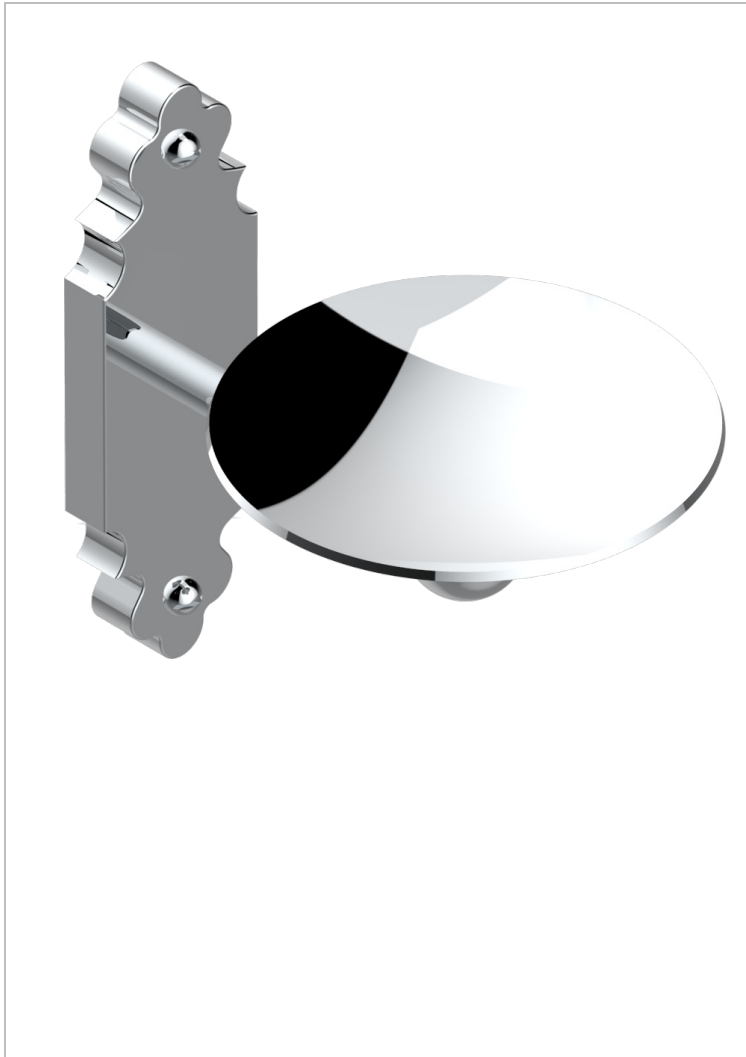

1900

G25-546

Wall mounted soap dish, \varnothing 100 mm

26099

19/01/2015

CHARACTERISTIC

- 1900
- Wall mounted soap dish, \varnothing 100 mm

AVAILABLE FINITIONS

Antique nickel - H28
Black ceram - D30
Blush PVD - H62
Brass color PVD - H49
Brown bronze color PVD - F33
Gold color PVD - H52

Graphite PVD - H64
Lacquered light bronze - D01
Matt Umber PVD - H67
Matt blush PVD - H60
Matt brass color PVD - H50
Matt brown bronze color PVD - F34

Soft gold - F30
Soft matt gold - F31
Umber PVD - H66
Varnished matt antique red copper (color finish) - H07