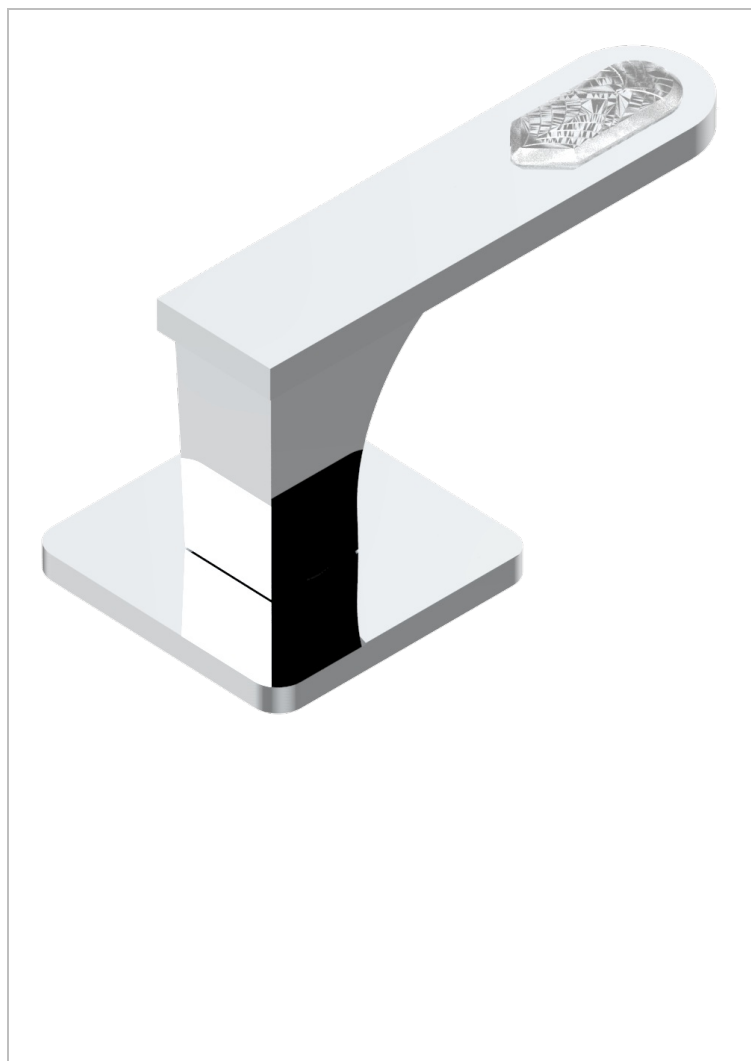

PROFIL LALIQUE CLEAR CRYSTAL WITH LEVER

A6H-50/4/VG

Rim mounted 4 way diverter : 2 inlets and 2 outlets

CHARACTERISTIC

- Profil Lalique Clear crystal with lever
- Rim mounted 4 way diverter : 2 inlets and 2 outlets

AVAILABLE FINITIONS

Antique nickel - H28
Black ceram - D30
Blush PVD - H62
Brass color PVD - H49
Brown bronze color PVD - F33
Gold color PVD - H52

Graphite PVD - H64
Lacquered light bronze - D01
Matt Umber PVD - H67
Matt blush PVD - H60
Matt brass color PVD - H50
Matt brown bronze color PVD - F34