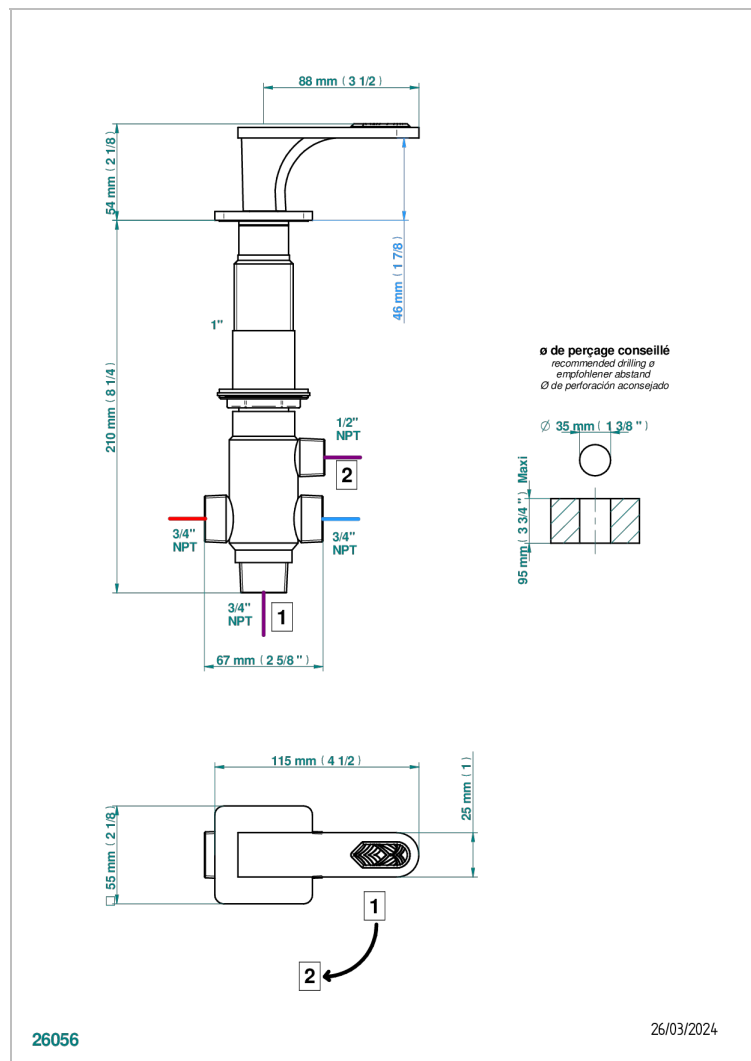

PROFIL LALIQUE CLEAR CRYSTAL WITH LEVER

A6H-50/4/VG

Rim mounted 4 way diverter : 2 inlets and 2 outlets

CHARACTERISTIC

- Profil Lalique Clear crystal with lever
- Rim mounted 4 way diverter : 2 inlets and 2 outlets