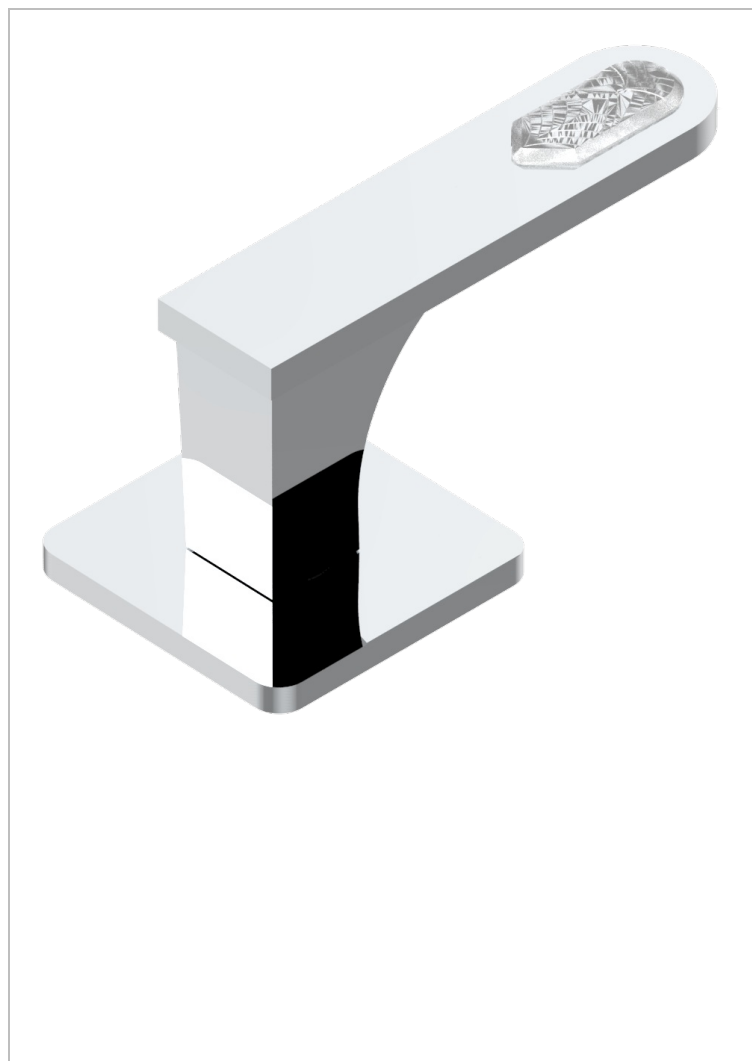

# PROFIL LALIQUE CLEAR CRYSTAL WITH LEVER HANDLES

A6H-504VGUS

2-function deck diverter with trim

## CHARACTERISTIC

- Profil Laliq Clear crystal with lever handles
- 2-function deck diverter with trim