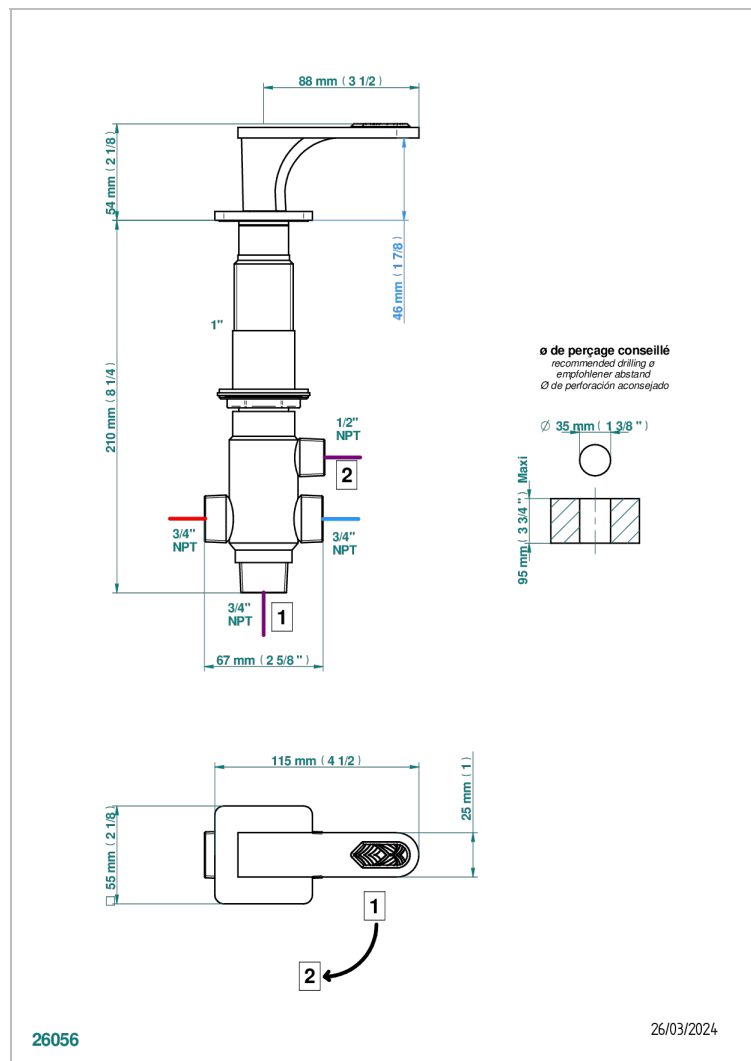

# PROFIL LALIQUE CLEAR CRYSTAL WITH LEVER HANDLES

A6H-504VGUS

2-function deck diverter with trim

## CHARACTERISTIC

- Profil Laliq Clear crystal with lever handles
- 2-function deck diverter with trim