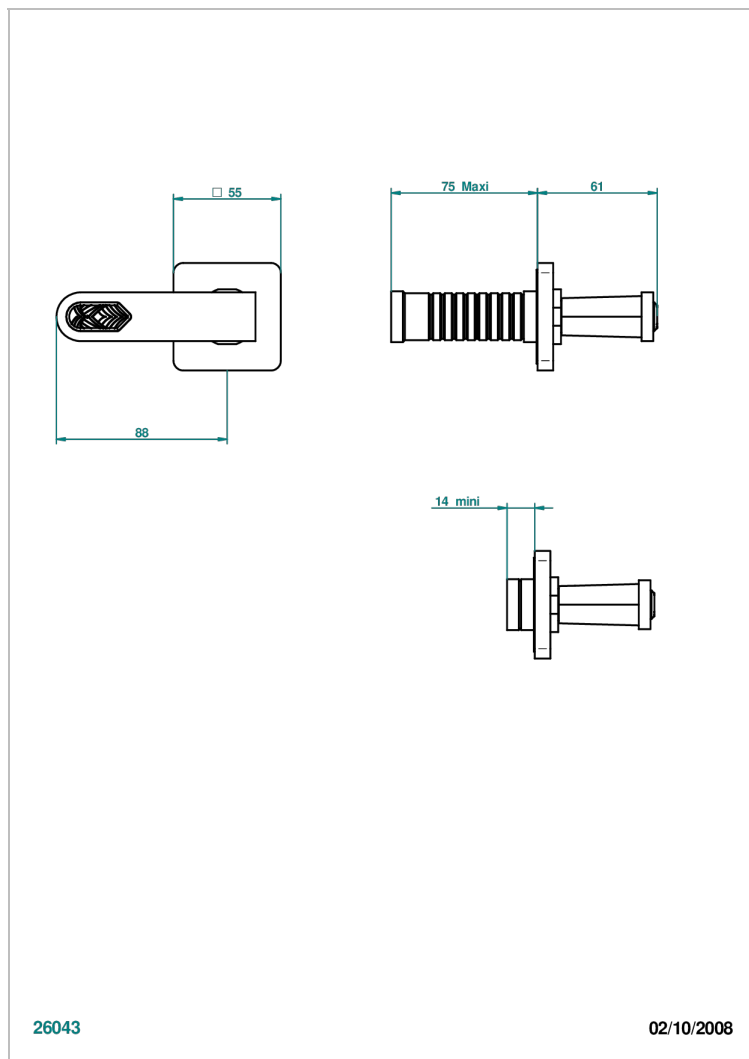

# PROFIL LALIQUE CLEAR CRYSTAL WITH LEVER

A6H-30B

Trim only for wall valve 1/2" ref.30/CA & 30/HA and 3/4" ref.32/CA & 32/HA and diverter ref.50/4VMA

## CHARACTERISTIC

- Profil Laliq Clear crystal with lever
- Trim only for wall valve 1/2" ref.30/CA & 30/HA and 3/4" ref.32/CA & 32/HA and diverter ref.50/4VMA

## RELATED SKU'S

- Ref. G00-30/CA Wall mounted 1/2" valve body with ceramic head, 1/4 turn left - no trim
- Ref. G00-30/HA Wall mounted 1/2" valve body with ceramic head, 1/4 turn right
- Ref. G00-32/CA Wall mounted 3/4" valve with ceramic head, 1/4 turn left - no trim
- Ref. G00-32/HA Wall mounted 3/4" valve body with ceramic head, 1/4 turn right - no trim