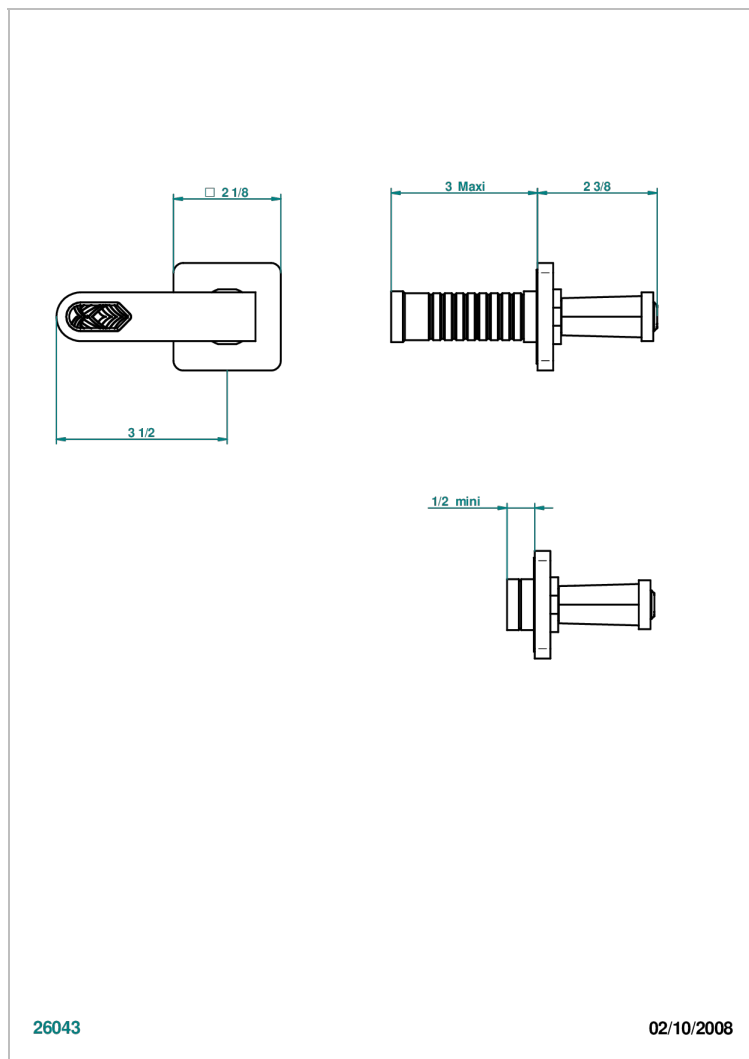

PROFIL LALIQUE CLEAR CRYSTAL WITH LEVER

A6H-30B

Trim only for wall valve 1/2" ref.30/CA & 30/HA and 3/4" ref.32/CA & 32/HA and diverter ref.50/4VMA

CHARACTERISTIC

- Profil Laliq Clear crystal with lever
- Trim only for wall valve 1/2" ref.30/CA & 30/HA and 3/4" ref.32/CA & 32/HA and diverter ref.50/4VMA

RELATED SKU'S

- Ref. G00-30/CA Wall mounted 1/2" valve body with ceramic head, 1/4 turn left - no trim
- Ref. G00-30/HA Wall mounted 1/2" valve body with ceramic head, 1/4 turn right
- Ref. G00-32/CA Wall mounted 3/4" valve with ceramic head, 1/4 turn left - no trim
- Ref. G00-32/HA Wall mounted 3/4" valve body with ceramic head, 1/4 turn right - no trim