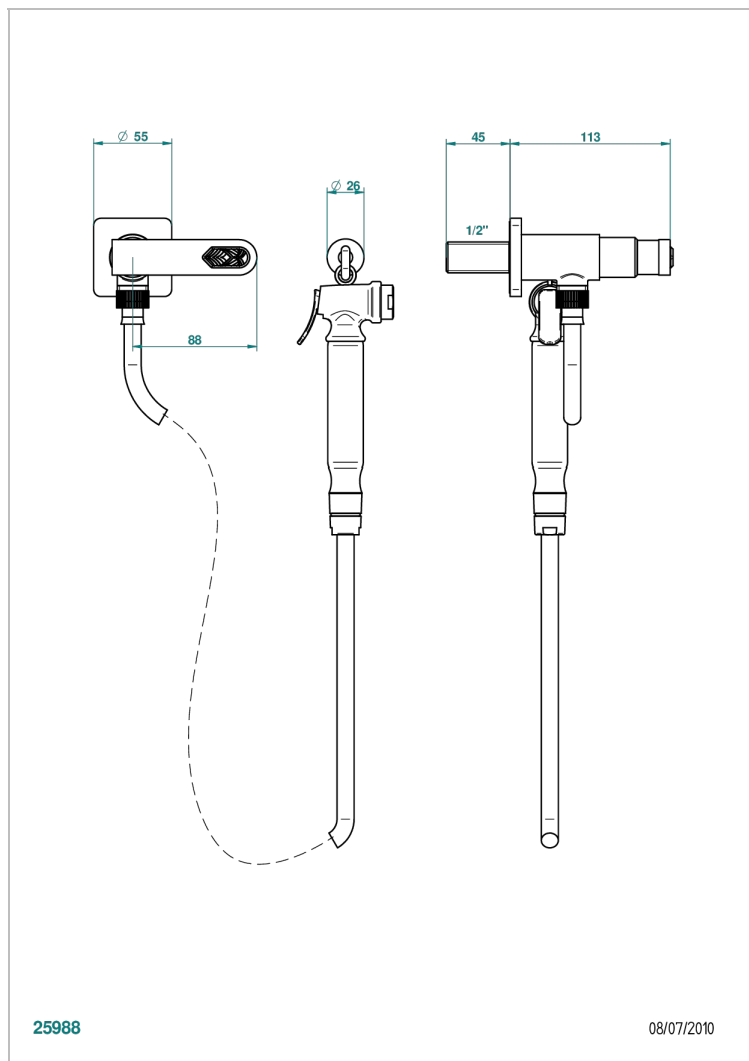

PROFIL LALIQUE CLEAR CRYSTAL WITH LEVER

A6H-5840/8

Wc douche set including: valve, trigger spray, reinforced hose (1.25m) and hook

CHARACTERISTIC

- ACS : 19ACCLY406

STANDARDS

TECHNICAL SPECS

- Recommandé : 3 bars (max. 5 bars) - Advised : 43,5 psi (max. 72 psi)
- 9,5 l/min à 3 bars (2.5 gpm at 43.5 psi)

AVAILABLE FINITIONS

Antique nickel - H28
Black ceram - D30
Blush PVD - H62
Brass color PVD - H49
Brown bronze color PVD - F33
Gold color PVD - H52

Graphite PVD - H64
Lacquered light bronze - D01
Matt Umber PVD - H67
Matt blush PVD - H60
Matt brass color PVD - H50
Matt brown bronze color PVD - F34