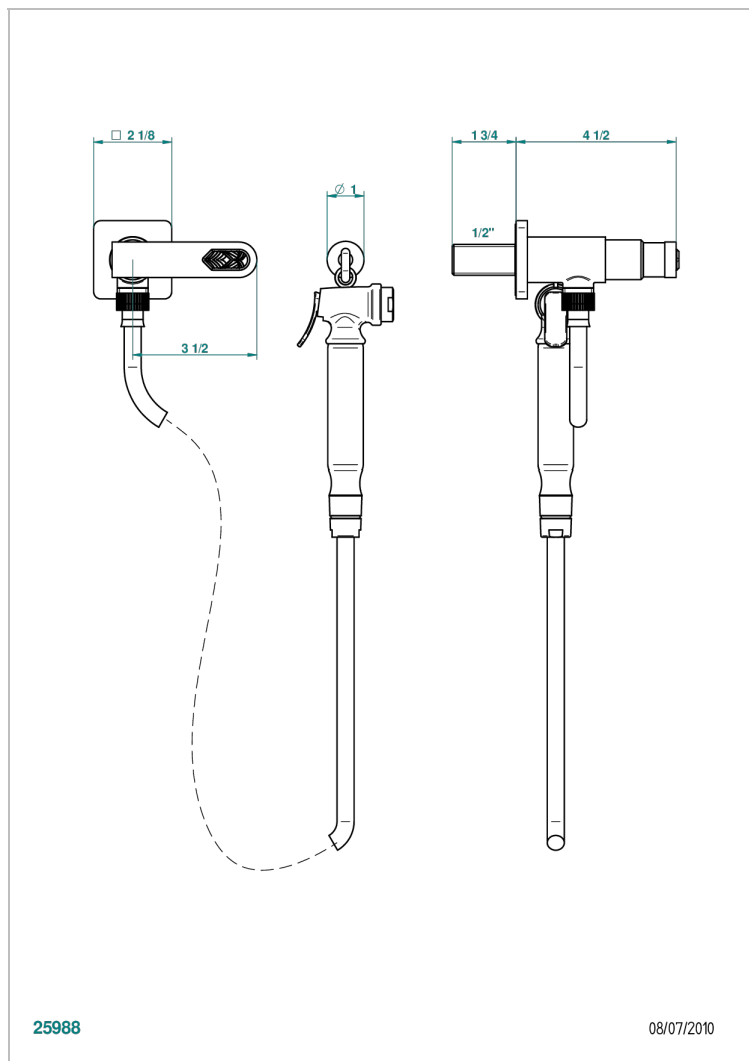

PROFIL LALIQUE CLEAR CRYSTAL WITH LEVER

A6H-5840/8

Wc douche set including: valve, trigger spray, reinforced hose (1.25m) and hook

25988

08/07/2010

CHARACTERISTIC

- ACS : 19ACCLY406

STANDARDS

TECHNICAL SPECS

- Recommandé : 3 bars (max. 5 bars) - Advised : 43,5 psi (max. 72 psi)
- 9,5 l/min à 3 bars (2.5 gpm at 43.5 psi)

AVAILABLE FINITIONS

Antique nickel - H28
Black ceram - D30
Blush PVD - H62
Brass color PVD - H49
Brown bronze color PVD - F33
Gold color PVD - H52

Nickel color PVD - H55
Polished chrome (color finish) - A02
Polished chrome / Polished gold (color finish) - G02
Polished gold (color finish) - F01
Polished nickel - B01
Soft gold - F30

Soft matt gold - F31
Umber PVD - H66
Varnished matt antique red copper (color finish) - H07