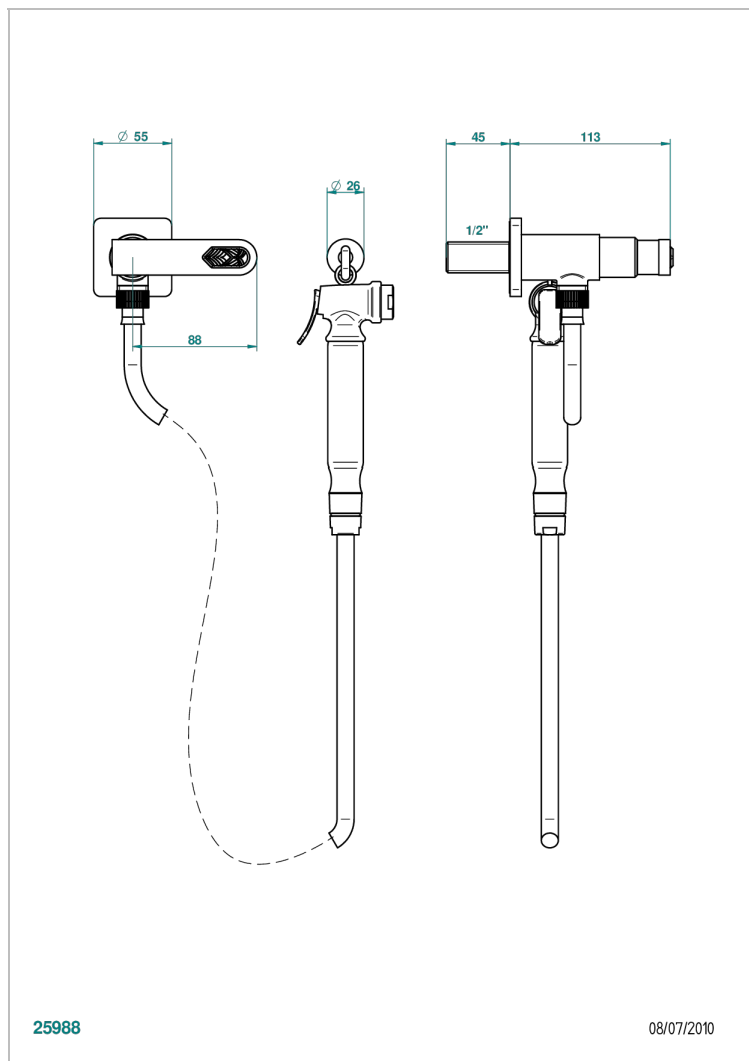

PROFIL LALIQUE CLEAR CRYSTAL WITH LEVER

A6H-5840/8

Wc douche set including: valve, trigger spray, reinforced hose (1.25m) and hook

25988

08/07/2010

CHARACTERISTIC

- ACS : 19ACCLY406

STANDARDS

TECHNICAL SPECS

- Recommandé : 3 bars (max. 5 bars) - Advised : 43,5 psi (max. 72 psi)
- 9,5 l/min à 3 bars (2.5 gpm at 43.5 psi)

AVAILABLE FINITIONS

Antique nickel - H28
Black ceram - D30
Blush PVD - H62
Brass color PVD - H49
Brown bronze color PVD - F33
Gold color PVD - H52

Nickel color PVD - H55
Polished chrome (color finish) - A02
Polished chrome / Polished gold (color finish) - G02
Polished gold (color finish) - F01
Polished nickel - B01
Soft gold - F30

Soft matt gold - F31
Umber PVD - H66
Varnished matt antique red copper (color finish) - H07