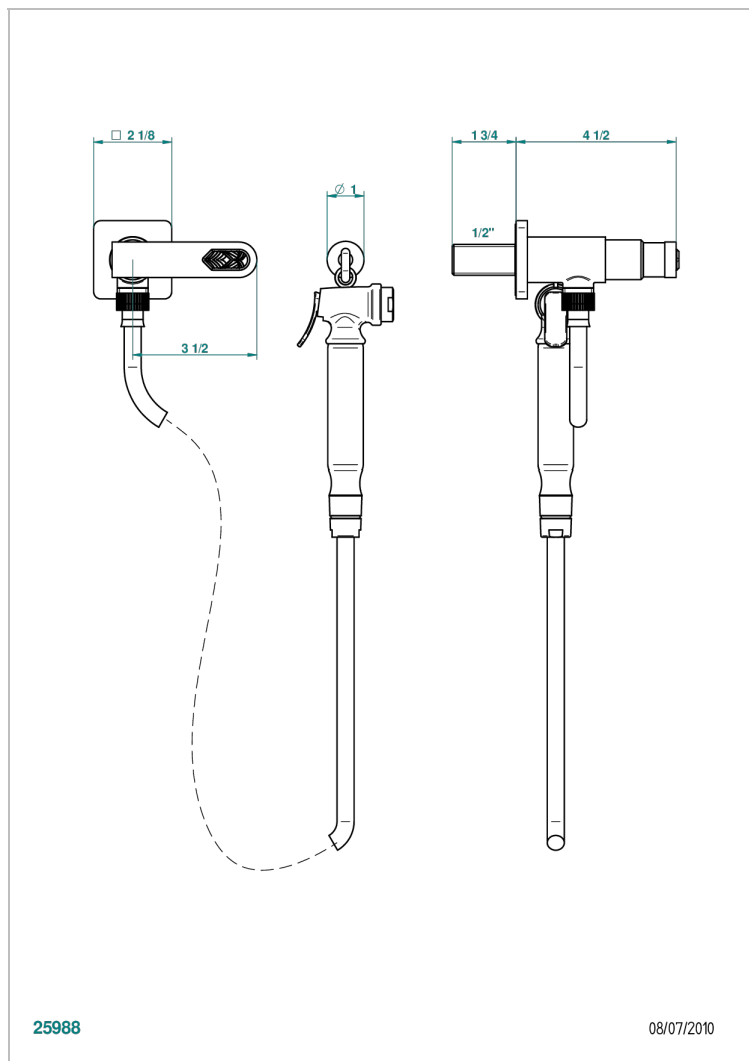

# PROFIL LALIQUE CLEAR CRYSTAL WITH LEVER

A6H-5840/8

Wc douche set including: valve, trigger spray, reinforced hose (1.25m) and hook

25988

08/07/2010