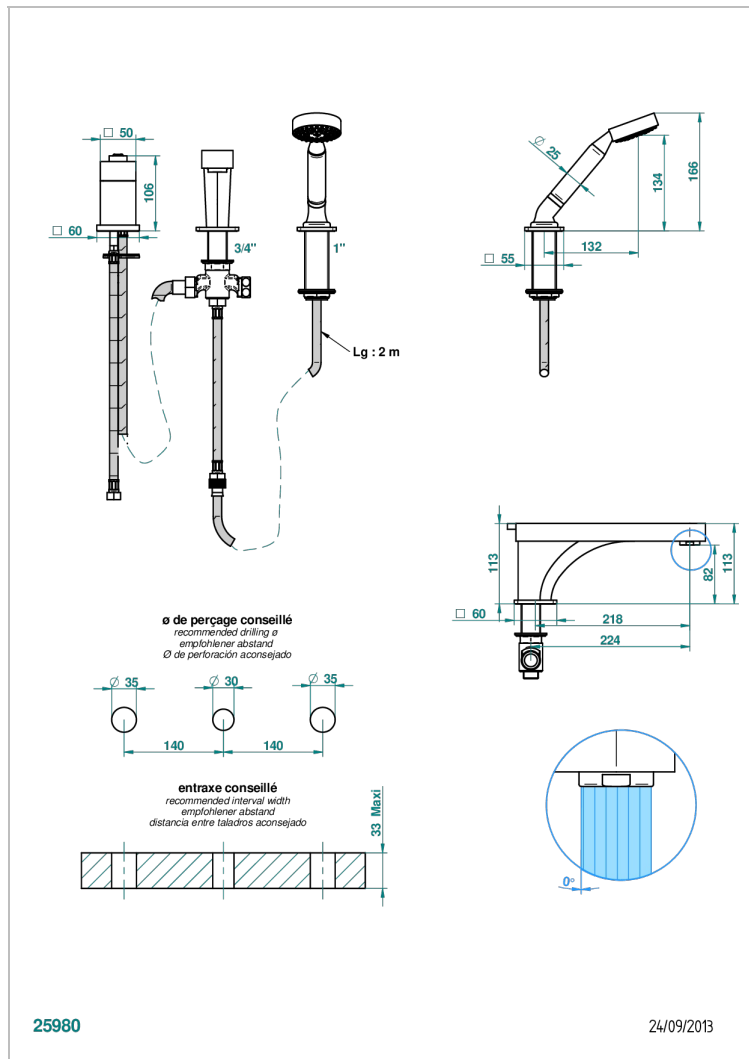

PROFIL LALIQUE CLEAR CRYSTAL WITH LEVER

A6H-113BSG

Rim mounted 3-hole bath/shower mixer, diverter to super goliath spout with ceramic mixer and handshower set

CHARACTERISTIC

- Profil Laliqe Clear crystal with lever
- Rim mounted 3-hole bath/shower mixer, diverter to super goliath spout with ceramic mixer and handshower set

TECHNICAL SPECS

- Recommandé : 3 bars (max. 5 bars) - Advised : 43,5 psi (max. 72 psi)
- Bec : 25 l/min à 3 bars - Douchette : 9,5 l/min à 3 bars
- Spout : 6.6 gpm at 43.5 psi - Handshower : 2.5 gpm at 43.5 psi