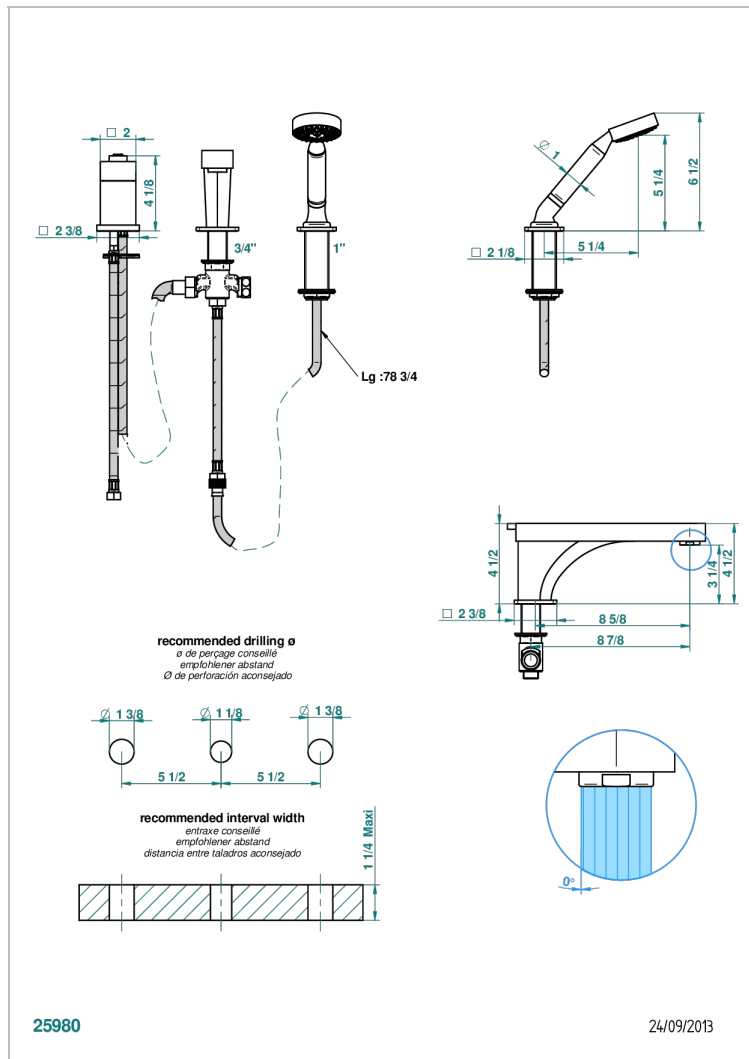

PROFIL LALIQUE CLEAR CRYSTAL WITH LEVER

A6H-113BSG

Rim mounted 3-hole bath/shower mixer, diverter to super goliath spout with ceramic mixer and handshower set

CHARACTERISTIC

- Profil Laliqe Clear crystal with lever
- Rim mounted 3-hole bath/shower mixer, diverter to super goliath spout with ceramic mixer and handshower set

TECHNICAL SPECS

- Recommandé : 3 bars (max. 5 bars) - Advised : 43,5 psi (max. 72 psi)
- Bec : 25 l/min à 3 bars - Douchette : 9,5 l/min à 3 bars
- Spout : 6.6 gpm at 43.5 psi - Handshower : 2.5 gpm at 43.5 psi