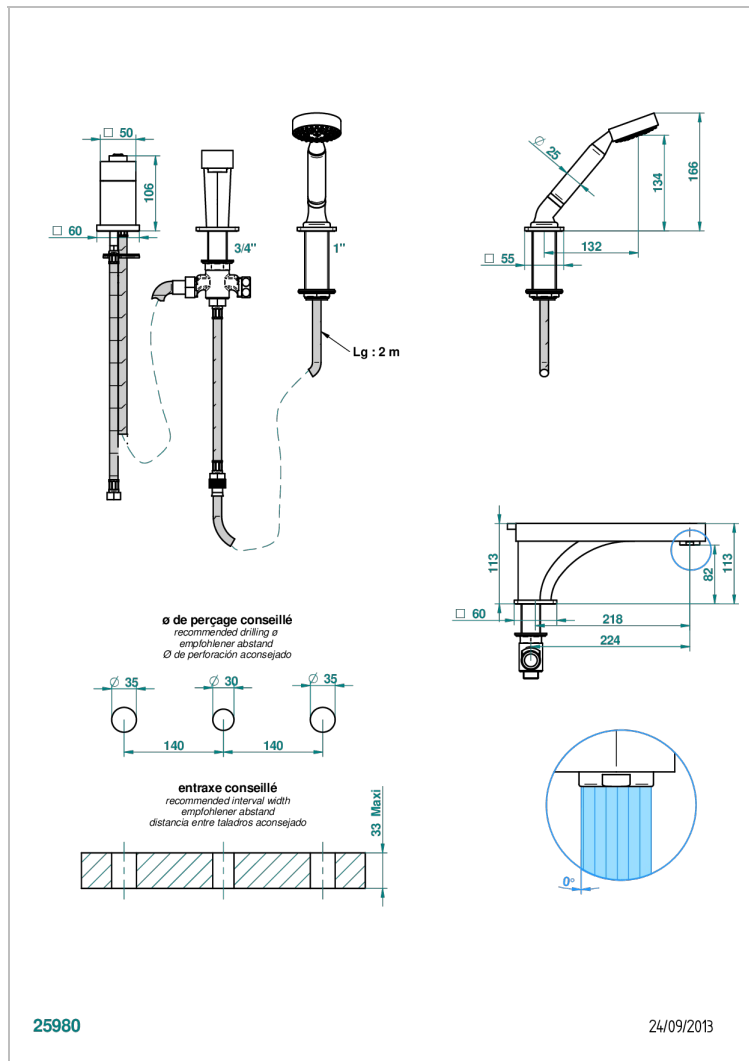

PROFIL LALIQUE CLEAR CRYSTAL WITH LEVER

A6H-113BSG

Rim mounted 3-hole bath/shower mixer, diverter to super goliath spout with ceramic mixer and handshower set

CHARACTERISTIC

- Profil Laliqe Clear crystal with lever
- Rim mounted 3-hole bath/shower mixer, diverter to super goliath spout with ceramic mixer and handshower set

TECHNICAL SPECS

- Recommandé : 3 bars (max. 5 bars) - Advised : 43,5 psi (max. 72 psi)
- Bec : 25 l/min à 3 bars - Douchette : 9,5 l/min à 3 bars
- Spout : 6.6 gpm at 43.5 psi - Handshower : 2.5 gpm at 43.5 psi