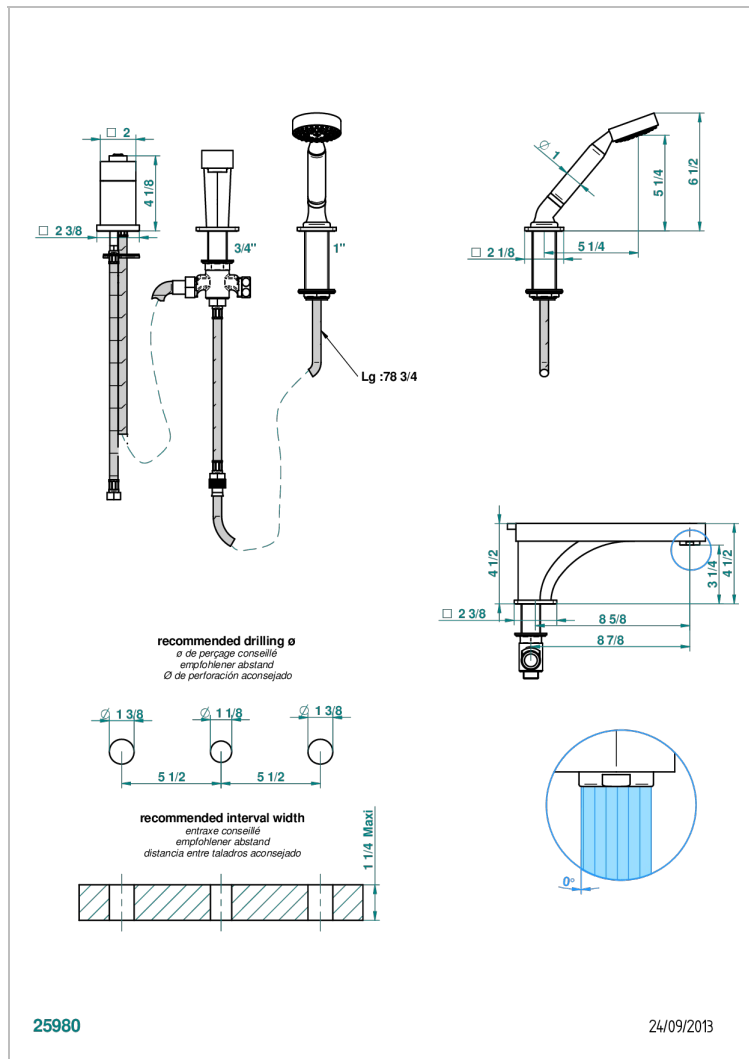

# PROFIL LALIQUE CLEAR CRYSTAL WITH LEVER

A6H-113BSG

Rim mounted 3-hole bath/shower mixer, diverter to super goliath spout with ceramic mixer and handshower set

## CHARACTERISTIC

- Profil LaliQue Clear crystal with lever
- Rim mounted 3-hole bath/shower mixer, diverter to super goliath spout with ceramic mixer and handshower set

## TECHNICAL SPECS

- Recommandé : 3 bars (max. 5 bars) - Advised : 43,5 psi (max. 72 psi)
- Bec : 25 l/min à 3 bars - Douchette : 9,5 l/min à 3 bars
- Spout : 6.6 gpm at 43.5 psi - Handshower : 2.5 gpm at 43.5 psi