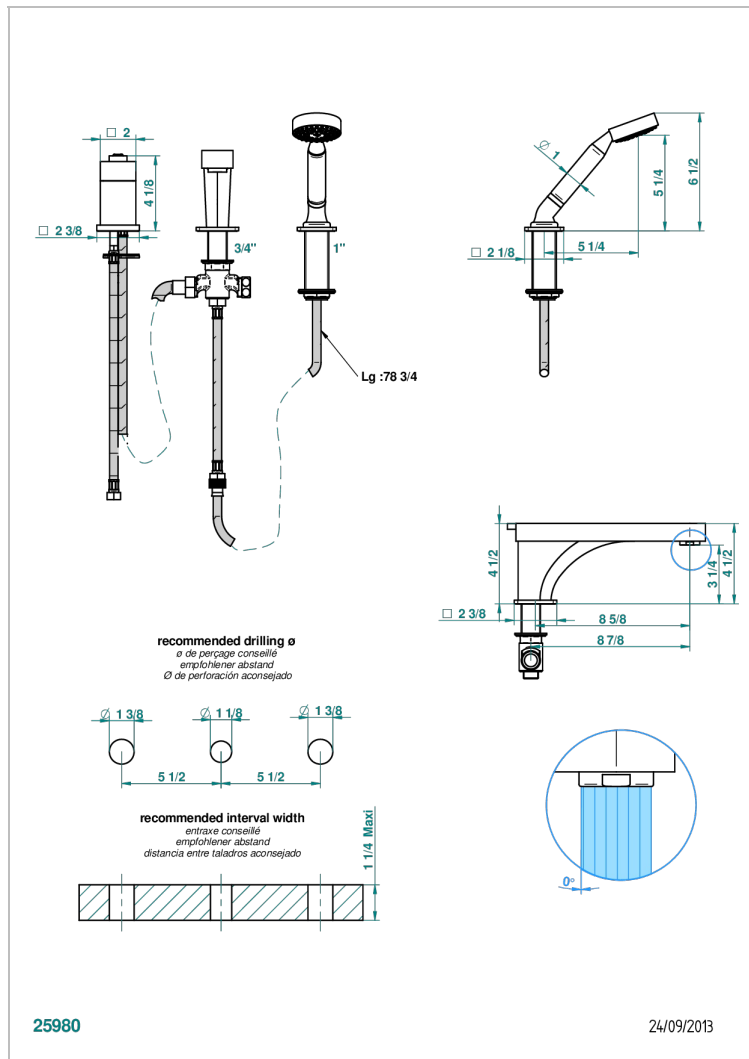

# PROFIL LALIQUE CLEAR CRYSTAL WITH LEVER

A6H-113BSG

Rim mounted 3-hole bath/shower mixer, diverter to super goliath spout with ceramic mixer and handshower set

## CHARACTERISTIC

- Profil Laliqe Clear crystal with lever
- Rim mounted 3-hole bath/shower mixer, diverter to super goliath spout with ceramic mixer and handshower set

## TECHNICAL SPECS

- Recommandé : 3 bars (max. 5 bars) - Advised : 43,5 psi (max. 72 psi)
- Bec : 25 l/min à 3 bars - Douchette : 9,5 l/min à 3 bars
- Spout : 6.6 gpm at 43.5 psi - Handshower : 2.5 gpm at 43.5 psi