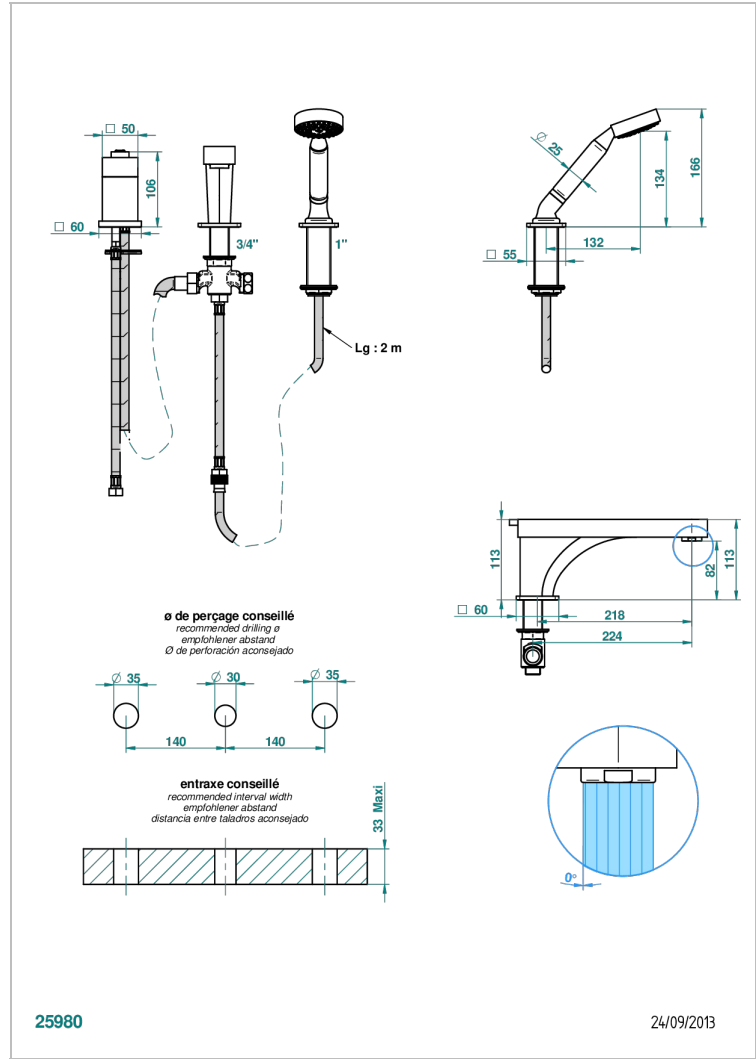

PROFIL LALIQUE CLEAR CRYSTAL

A6G-113BSG

THG[®]
PARIS

Rim mounted 3-hole bath/shower mixer, diverter to super goliath spout with ceramic mixer and handshower set

CHARACTERISTIC

- Profil Laliq Clear crystal
- Rim mounted 3-hole bath/shower mixer, diverter to super goliath spout with ceramic mixer and handshower set

TECHNICAL SPECS

- Recommandé : 3 bars (max. 5 bars) - Advised : 43,5 psi (max. 72 psi)
- Bec : 25 l/min à 3 bars - Douchette : 9,5 l/min à 3 bars
- Spout : 6.6 gpm at 43.5 psi - Handshower : 2.5 gpm at 43.5 psi

AVAILABLE FINITIONS

Antique nickel - H28
Black ceram - D30
Blush PVD - H62
Brass color PVD - H49
Brown bronze color PVD - F33
Gold color PVD - H52

Graphite PVD - H64
Lacquered light bronze - D01
Matt Umber PVD - H67
Matt blush PVD - H60
Matt brass color PVD - H50
Matt brown bronze color PVD - F34