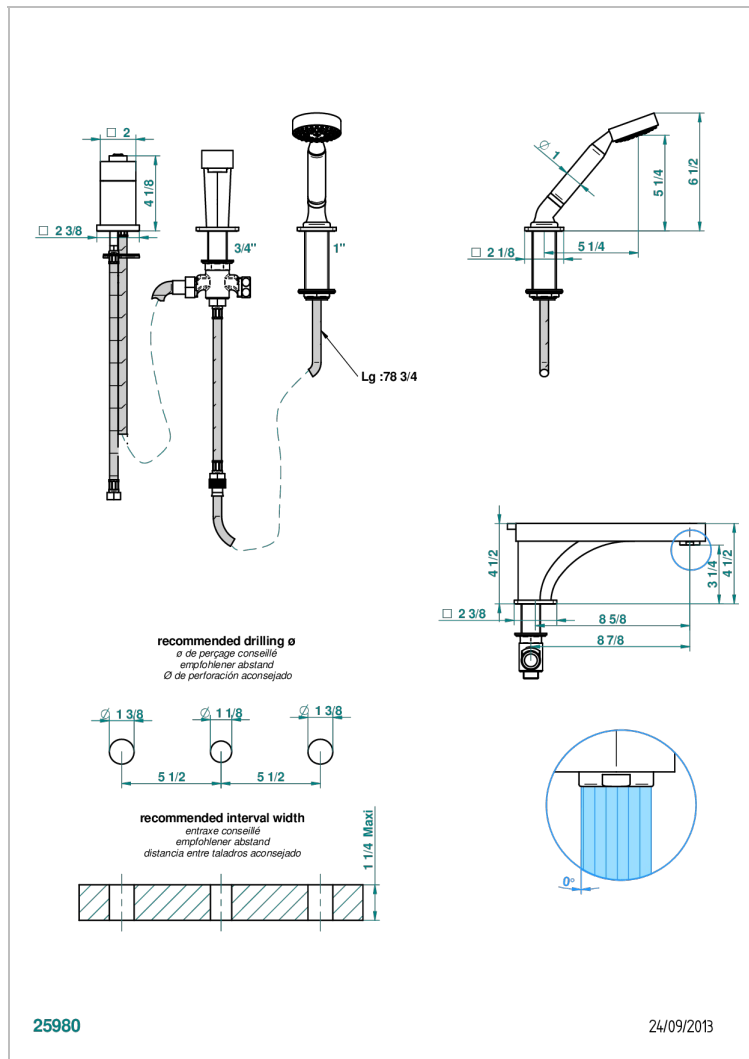

# PROFIL LALIQUE CLEAR CRYSTAL

A6G-113BSG

Rim mounted 3-hole bath/shower mixer, diverter to super goliath spout with ceramic mixer and handshower set

## CHARACTERISTIC

- Profil LaliQue Clear crystal
- Rim mounted 3-hole bath/shower mixer, diverter to super goliath spout with ceramic mixer and handshower set

## TECHNICAL SPECS

- Recommandé : 3 bars (max. 5 bars) - Advised : 43,5 psi (max. 72 psi)
- Bec : 25 l/min à 3 bars - Douchette : 9,5 l/min à 3 bars
- Spout : 6.6 gpm at 43.5 psi - Handshower : 2.5 gpm at 43.5 psi