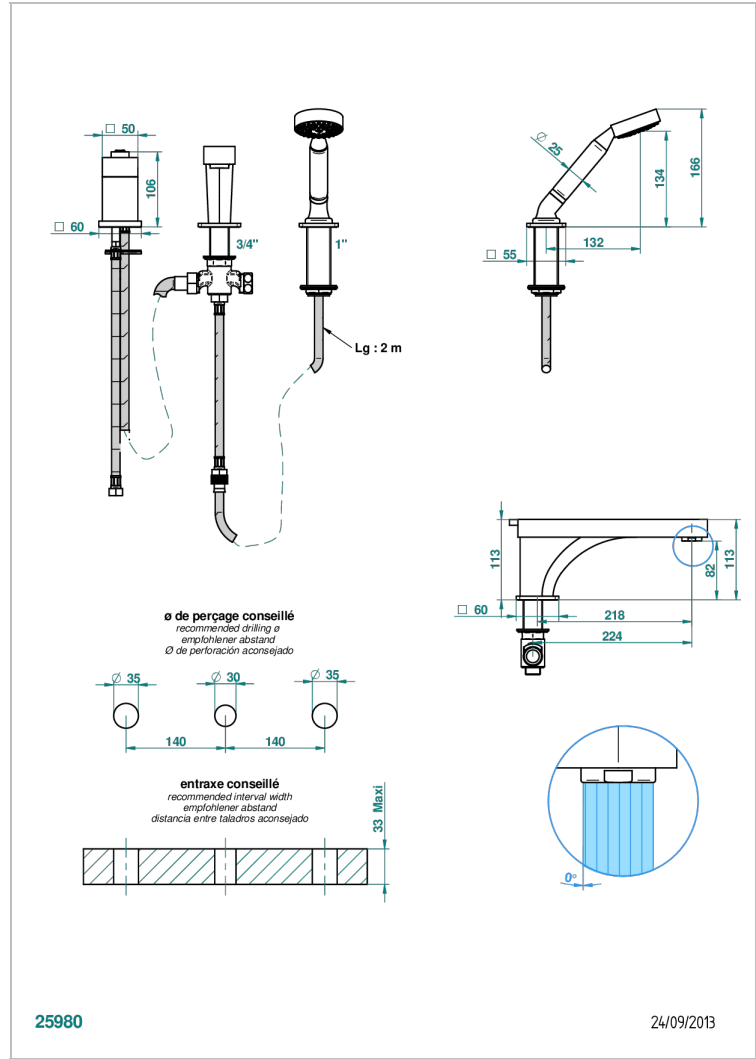

# PROFIL LALIQUE CLEAR CRYSTAL

A6G-113BSG

THG<sup>®</sup>  
PARIS

Rim mounted 3-hole bath/shower mixer, diverter to super goliath spout with ceramic mixer and handshower set

## CHARACTERISTIC

- Profil Laliq Clear crystal
- Rim mounted 3-hole bath/shower mixer, diverter to super goliath spout with ceramic mixer and handshower set

## TECHNICAL SPECS

- Recommandé : 3 bars (max. 5 bars) - Advised : 43,5 psi (max. 72 psi)
- Bec : 25 l/min à 3 bars - Douchette : 9,5 l/min à 3 bars
- Spout : 6.6 gpm at 43.5 psi - Handshower : 2.5 gpm at 43.5 psi