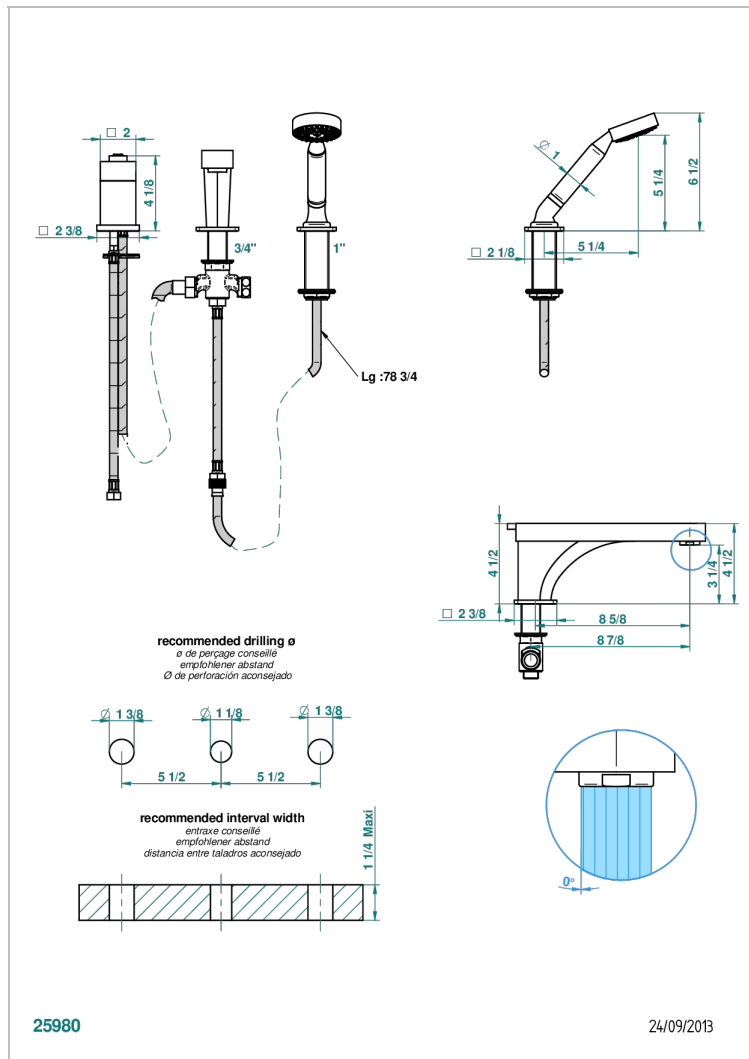

PROFIL LALIQUE CLEAR CRYSTAL

A6G-113BSG

Rim mounted 3-hole bath/shower mixer, diverter to super goliath spout with ceramic mixer and handshower set

CHARACTERISTIC

- Profil LaliQue Clear crystal
- Rim mounted 3-hole bath/shower mixer, diverter to super goliath spout with ceramic mixer and handshower set

TECHNICAL SPECS

- Recommandé : 3 bars (max. 5 bars) - Advised : 43,5 psi (max. 72 psi)
- Bec : 25 l/min à 3 bars - Douchette : 9,5 l/min à 3 bars
- Spout : 6.6 gpm at 43.5 psi - Handshower : 2.5 gpm at 43.5 psi