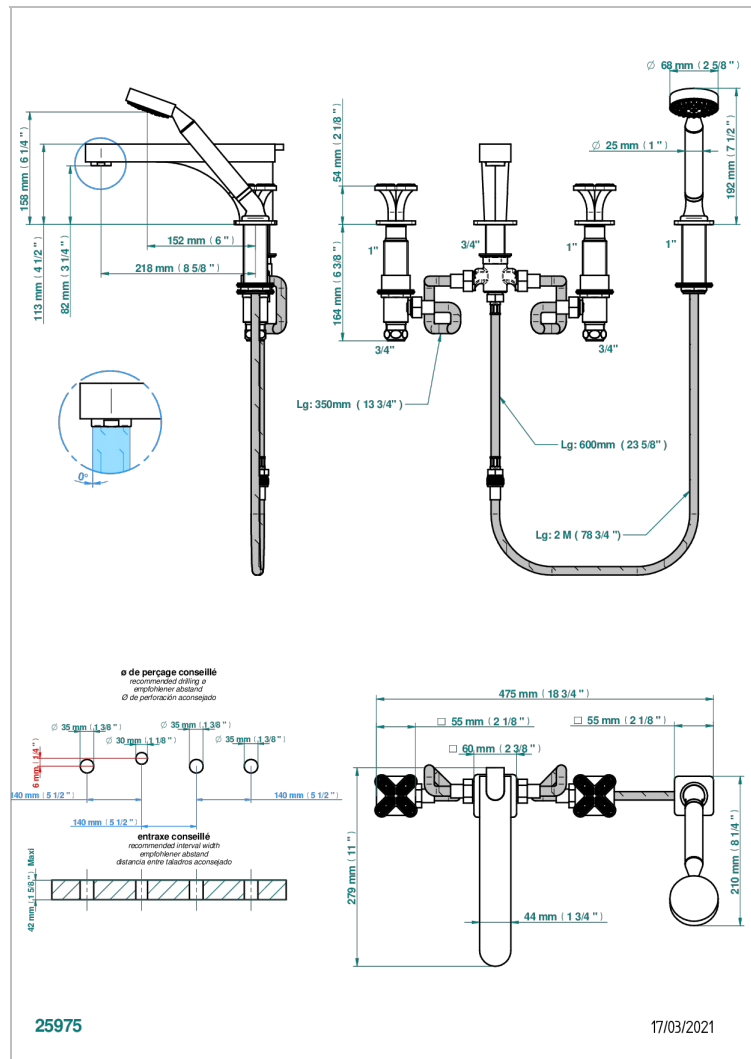

PROFIL LALIQUE CLEAR CRYSTAL

A6G-112BSG

Rim mounted 4-hole bath/shower mixer, diverter to super goliath spout

THG
PARIS

CHARACTERISTIC

- ACS : 18ACCLY473
- DVGW : DW-6501CO0475
- NF : NF EN 200 - IID/A - Chrome

TECHNICAL SPECS

- Recommandé : 3 bars (max. 5 bars) - Advised : 43,5 psi (max. 72 psi)
- Bec : 35 l/min à 3 bars - Douchette : 9,5 l/min à 3 bars
- Spout : 9.26 gpm at 43.5 psi - Handshower : 2.5 gpm at 43.5 psi

STANDARDS

AVAILABLE FINITIONS

Antique nickel - H28
Black ceram - D30
Blush PVD - H62
Brass color PVD - H49
Brown bronze color PVD - F33
Gold color PVD - H52

Graphite PVD - H64
Lacquered light bronze - D01
Matt Umber PVD - H67
Matt blush PVD - H60
Matt brass color PVD - H50
Matt brown bronze color PVD - F34