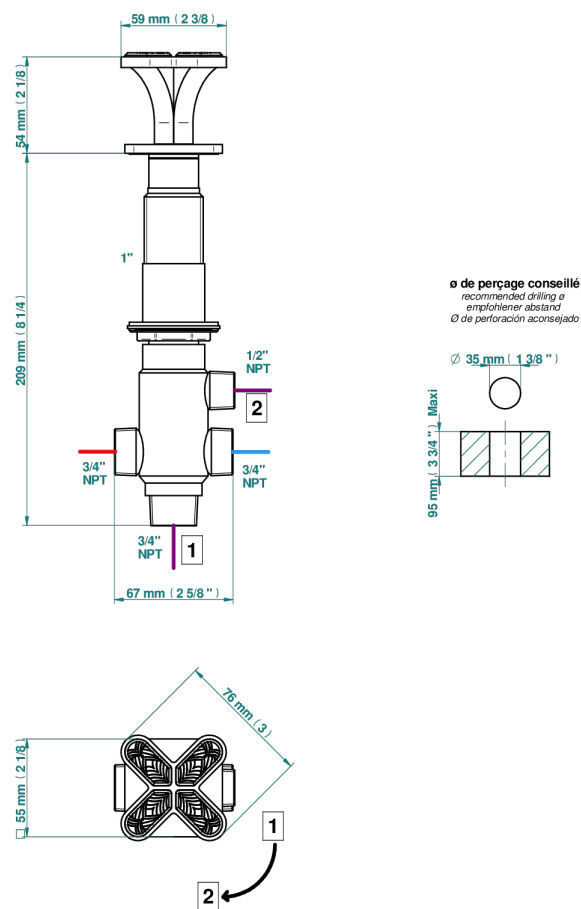

PROFIL LALIQUE CLEAR CRYSTAL

A6G-504VGUS

2-function deck diverter with trim

25968

21/03/2024

CHARACTERISTIC

- Profil Lalique Clear crystal
- 2-function deck diverter with trim

AVAILABLE FINITIONS