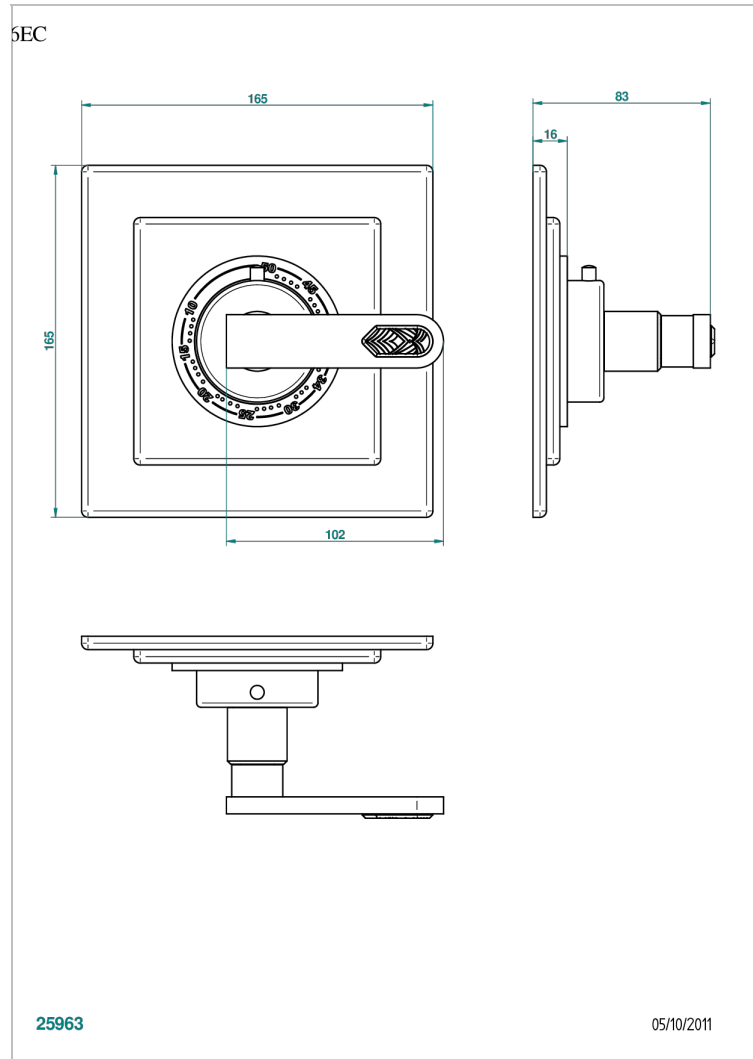

PROFIL LALIQUE CLEAR CRYSTAL WITH LEVER

A6H-15EN16EC

Trim for Eurotherm thermostat n° 8105N, 8200N, 8300

THG[®]
PARIS

CHARACTERISTIC

- Profil Laliq Clear crystal with lever
- Trim for Eurotherm thermostat n° 8105N, 8200N, 8300

RELATED SKU'S

- Ref. G00-8105N 1/2" Eurotherm thermostat, 40 l/min with wax cartridge
- Ref. G00-8200N 3/4" Eurotherm thermostat, 80 l/min

AVAILABLE FINITIONS

Antique nickel - H28
Black ceram - D30
Blush PVD - H62
Brass color PVD - H49
Brown bronze color PVD - F33
Gold color PVD - H52