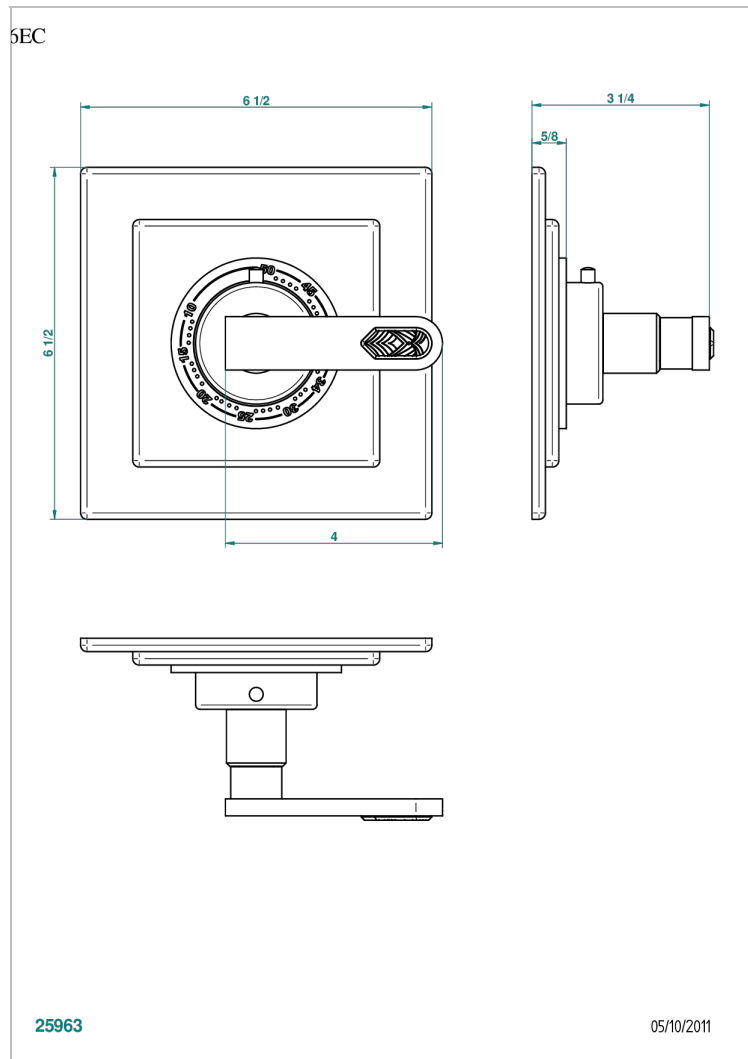

PROFIL LALIQUE CLEAR CRYSTAL WITH LEVER

A6H-15EN16EC

Trim for Eurotherm thermostat n° 8105N, 8200N, 8300

THG[®]
PARIS

CHARACTERISTIC

- Profil Laliq Clear crystal with lever
- Trim for Eurotherm thermostat n° 8105N, 8200N, 8300

RELATED SKU'S

- Ref. G00-8105N 1/2" Eurotherm thermostat, 40 l/min with wax cartridge
- Ref. G00-8200N 3/4" Eurotherm thermostat, 80 l/min

AVAILABLE FINITIONS

Antique nickel - H28
Black ceram - D30
Blush PVD - H62
Brass color PVD - H49
Brown bronze color PVD - F33
Gold color PVD - H52