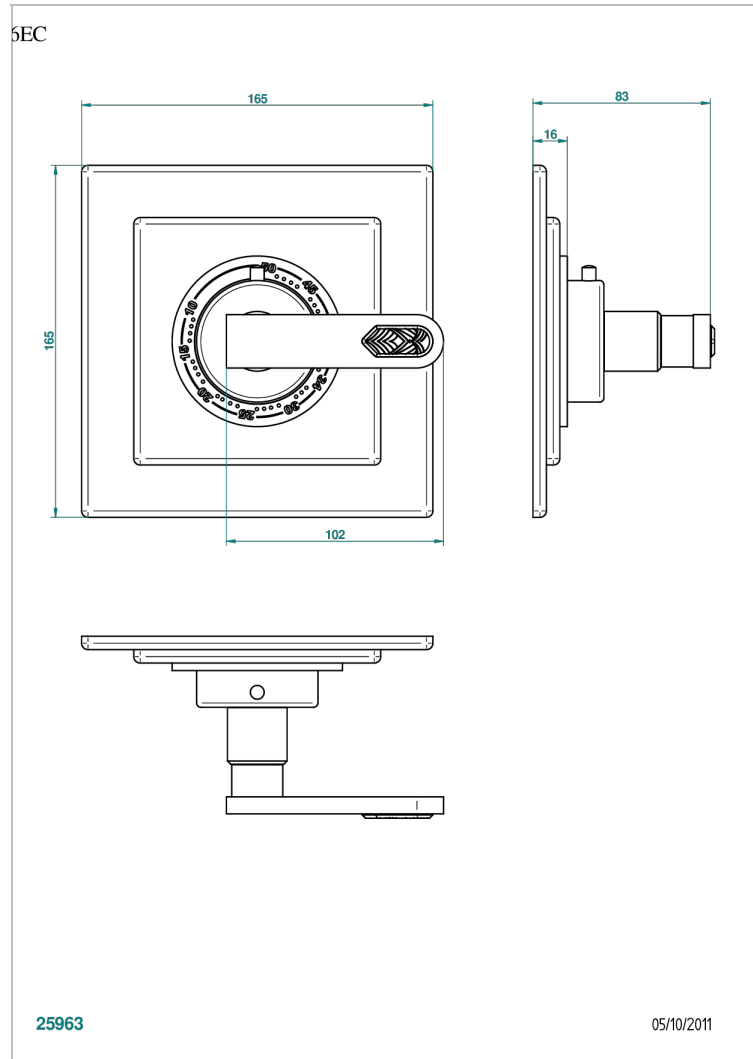

# PROFIL LALIQUE CLEAR CRYSTAL WITH LEVER

A6H-15EN16EC

Trim for Eurotherm thermostat n° 8105N, 8200N, 8300

THG<sup>®</sup>  
PARIS

## CHARACTERISTIC

- Profil Laliq Clear crystal with lever
- Trim for Eurotherm thermostat n° 8105N, 8200N, 8300

## RELATED SKU'S

- Ref. G00-8105N 1/2" Eurotherm thermostat, 40 l/min with wax cartridge
- Ref. G00-8200N 3/4" Eurotherm thermostat, 80 l/min