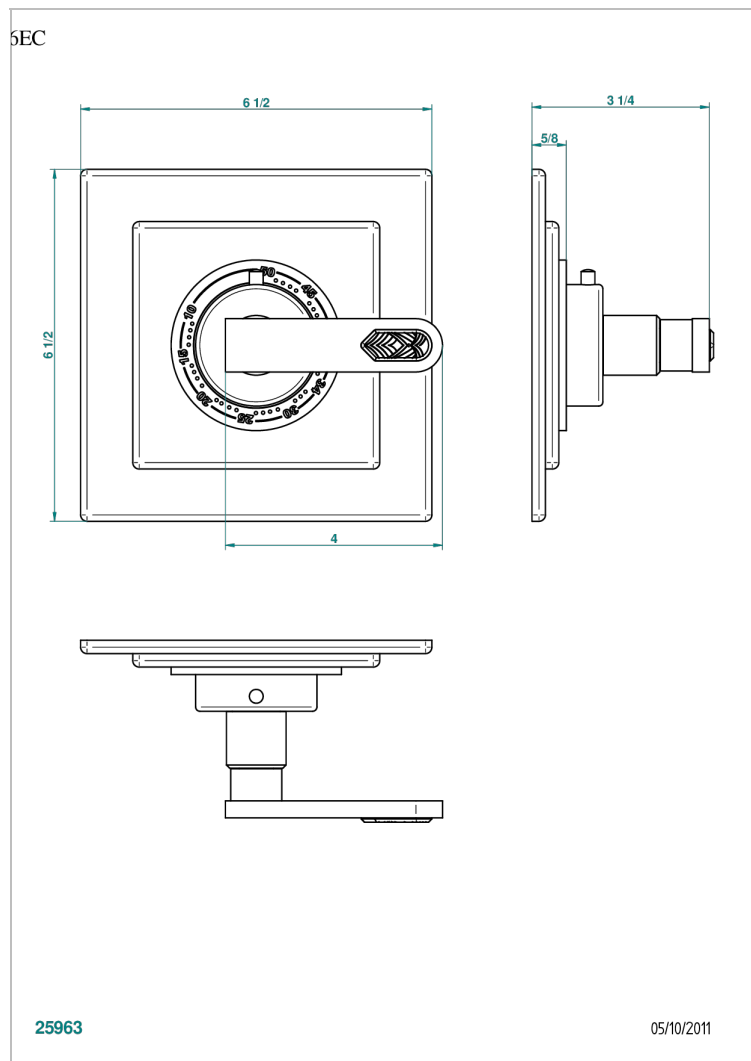

PROFIL LALIQUE CLEAR CRYSTAL WITH LEVER

A6H-15EN16EC

Trim for Eurotherm thermostat n° 8105N, 8200N, 8300

THG[®]
PARIS

CHARACTERISTIC

- Profil Laliq Clear crystal with lever
- Trim for Eurotherm thermostat n° 8105N, 8200N, 8300

RELATED SKU'S

- Ref. G00-8105N 1/2" Eurotherm thermostat, 40 l/min with wax cartridge
- Ref. G00-8200N 3/4" Eurotherm thermostat, 80 l/min

AVAILABLE FINITIONS

Antique nickel - H28
Black ceram - D30
Blush PVD - H62
Brass color PVD - H49
Brown bronze color PVD - F33
Gold color PVD - H52