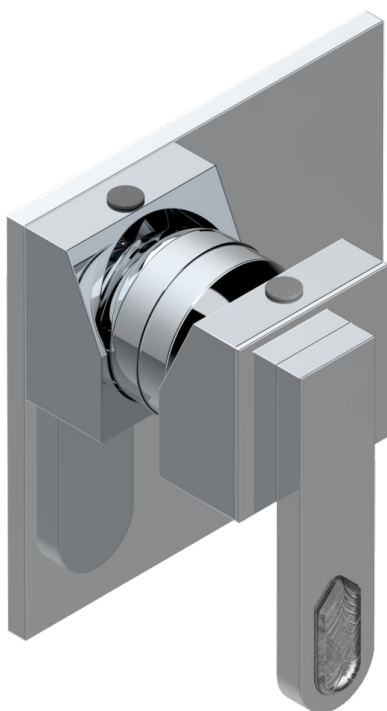

PROFIL LALIQUE CLEAR CRYSTAL WITH LEVER HANDLES

A6H-6540B

Wall shower mixer trim

25958

12/01/2023

CHARACTERISTIC

- Profil Laliq Clear crystal with lever handles
- Wall shower mixer trim

RELATED SKU'S

- Ref. G00-6540A/US Built-in part for wall mounted flush fit shower mixer 2 inlets 1/2" -1 outlet 1/2" -US model

AVAILABLE FINITIONS

Black ceram - D30

Blush PVD - H62

Brass color PVD - H49

Brown bronze color PVD - F33