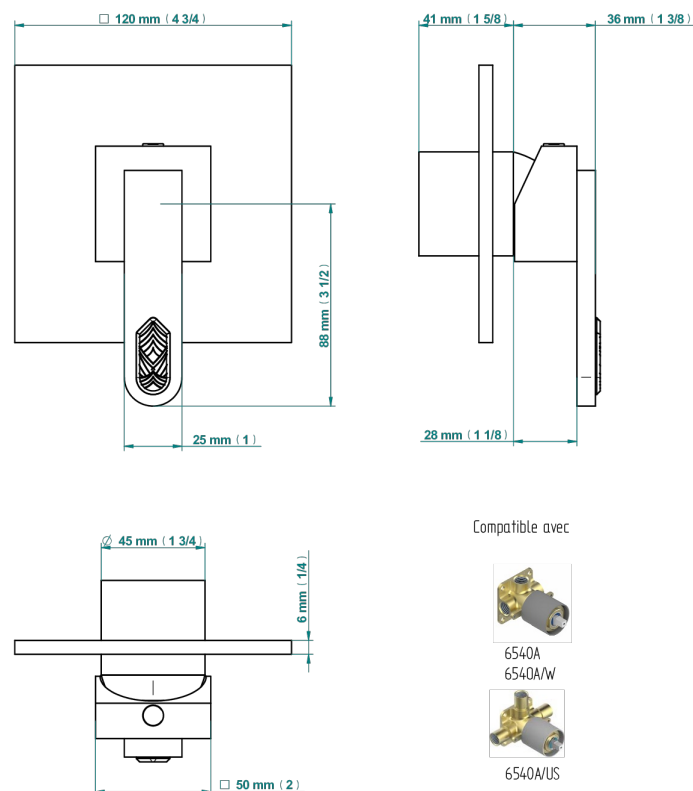

PROFIL LALIQUE CLEAR CRYSTAL WITH LEVER HANDLES

A6H-6540B

Wall shower mixer trim

25958

12/01/2023

CHARACTERISTIC

- Profil Laliq Clear crystal with lever handles
- Wall shower mixer trim

RELATED SKU'S

- Ref. G00-6540A/US Built-in part for wall mounted flush fit shower mixer 2 inlets 1/2" -1 outlet 1/2" -US model

AVAILABLE FINITIONS

Black ceram - D30

Blush PVD - H62

Brass color PVD - H49

Brown bronze color PVD - F33