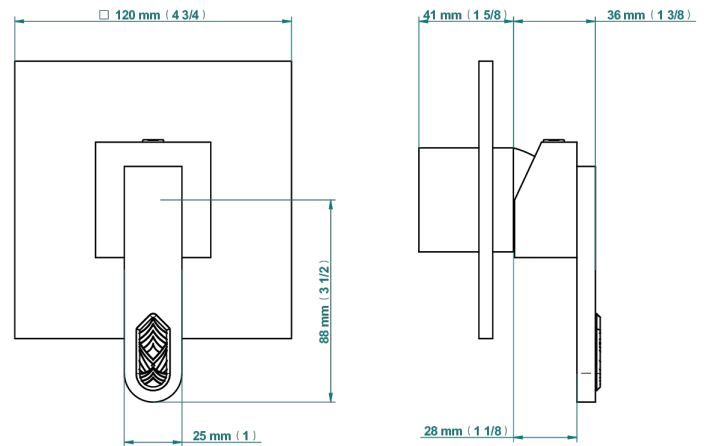

PROFIL LALIQUE CLEAR CRYSTAL

A6G-6540B

Wall shower mixer trim

THG[®]
PARIS

Compatible avec

6540A
6540A/W

6540A/US

25958

12/01/2023

CHARACTERISTIC

- Profil Laliq Clear crystal
- Wall shower mixer trim

RELATED SKU'S

- Ref. G00-6540A/US Built-in part for wall mounted flush fit shower mixer 2 inlets 1/2" -1 outlet 1/2" -US model