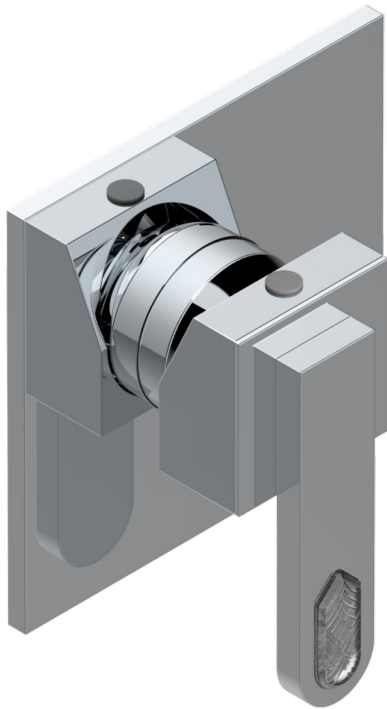

PROFIL LALIQUE CLEAR CRYSTAL

A6G-6540B

Wall shower mixer trim

THG[®]
PARIS

Compatible avec

6540A
6540A/W

6540A/US

25958

12/01/2023

CHARACTERISTIC

- Profil Laliq Clear crystal
- Wall shower mixer trim

RELATED SKU'S

- Ref. G00-6540A/US Built-in part for wall mounted flush fit shower mixer 2 inlets 1/2" -1 outlet 1/2" -US model