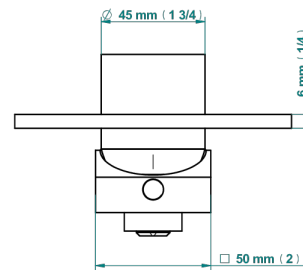

PROFIL LALIQUE CLEAR CRYSTAL

A6G-6540B

Wall shower mixer trim

THG®
PARIS

Compatible avec

6540A
6540A/W

6540A/US

25958

12/01/2023

CHARACTERISTIC

- Profil Laliq Clear crystal
- Wall shower mixer trim

RELATED SKU'S

- Ref. G00-6540A/US Built-in part for wall mounted flush fit shower mixer 2 inlets 1/2" -1 outlet 1/2" -US model

AVAILABLE FINITIONS

Black ceram - D30

Blush PVD - H62

Brass color PVD - H49

Brown bronze color PVD - F33

Chrome polished - A02

Chrome polished / gold polished - G02

Copper antique matt, coated - H07

Gold color PVD - H52

Gold mat - F07

Gold polished - F01

Graphite PVD - H64

Light coated bronze - D01

Matt Umber PVD - H67

Matt blush PVD - H60

Matt brass color PVD - H50

Matt brown bronze color PVD - F34

Matt chrome (American satin) - C02

Matt gold color PVD - H53

Matt graphite PVD - H65

Matt nickel (American satin) - C01

Matt nickel color PVD - H56

Nickel antique / Sovereign - H28

Nickel color PVD - H55

Nickel polished - B01

Soft gold - F30

Soft matt gold - F31

Umber PVD - H66