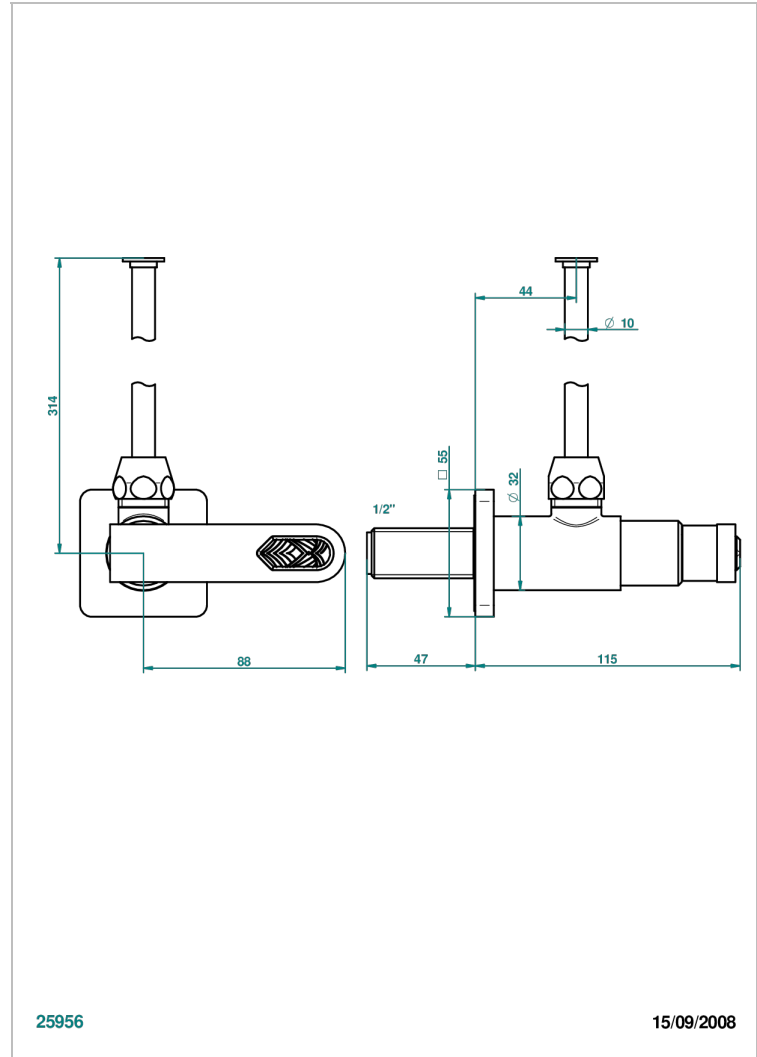

# PROFIL LALIQUE CLEAR CRYSTAL WITH LEVER

A6H-181/S

1/2" stylised adjustable stop cock with 30 cm tube

## CHARACTERISTIC

- Profil Lalique Clear crystal with lever
- 1/2" stylised adjustable stop cock with 30 cm tube