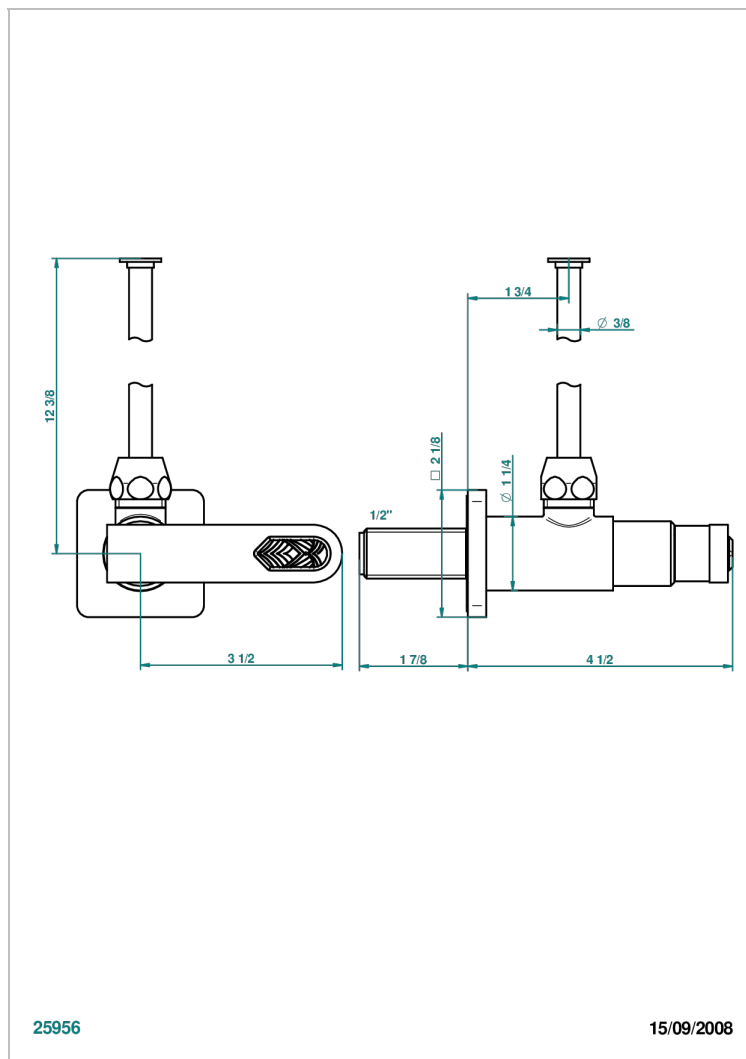

PROFIL LALIQUE CLEAR CRYSTAL WITH LEVER

A6H-181/S

1/2" stylised adjustable stop cock with 30 cm tube

CHARACTERISTIC

- Profil Lalique Clear crystal with lever
- 1/2" stylised adjustable stop cock with 30 cm tube