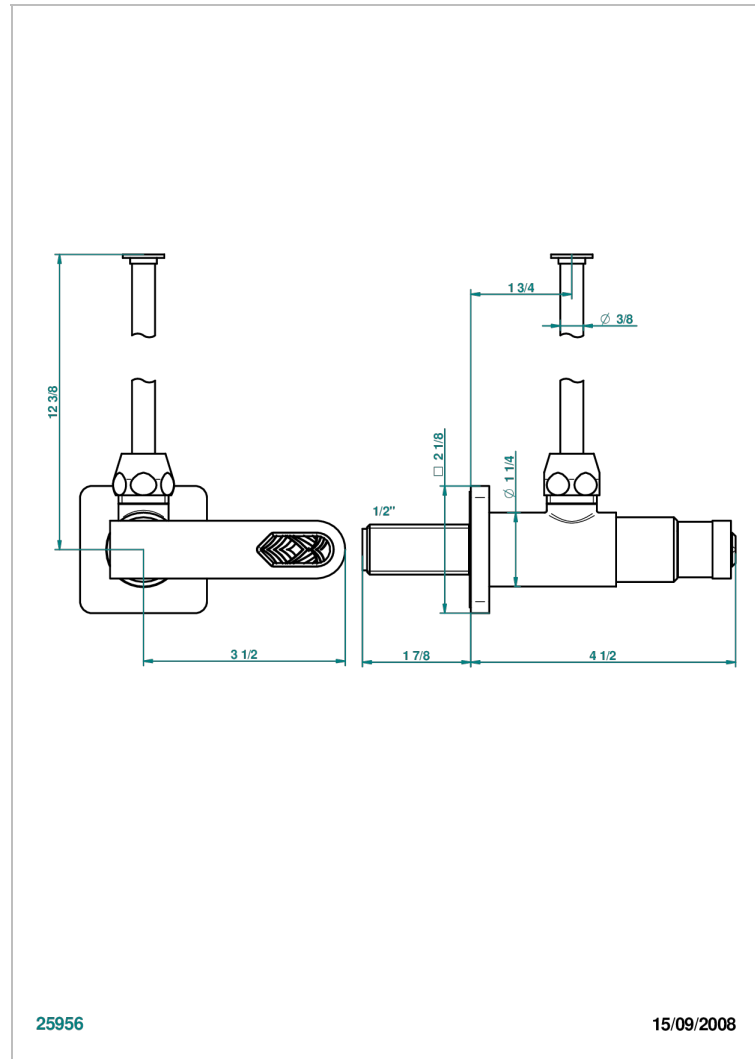

PROFIL LALIQUE CLEAR CRYSTAL WITH LEVER

A6H-181/S

1/2" stylised adjustable stop cock with 30 cm tube

CHARACTERISTIC

- Profil Lalique Clear crystal with lever
- 1/2" stylised adjustable stop cock with 30 cm tube