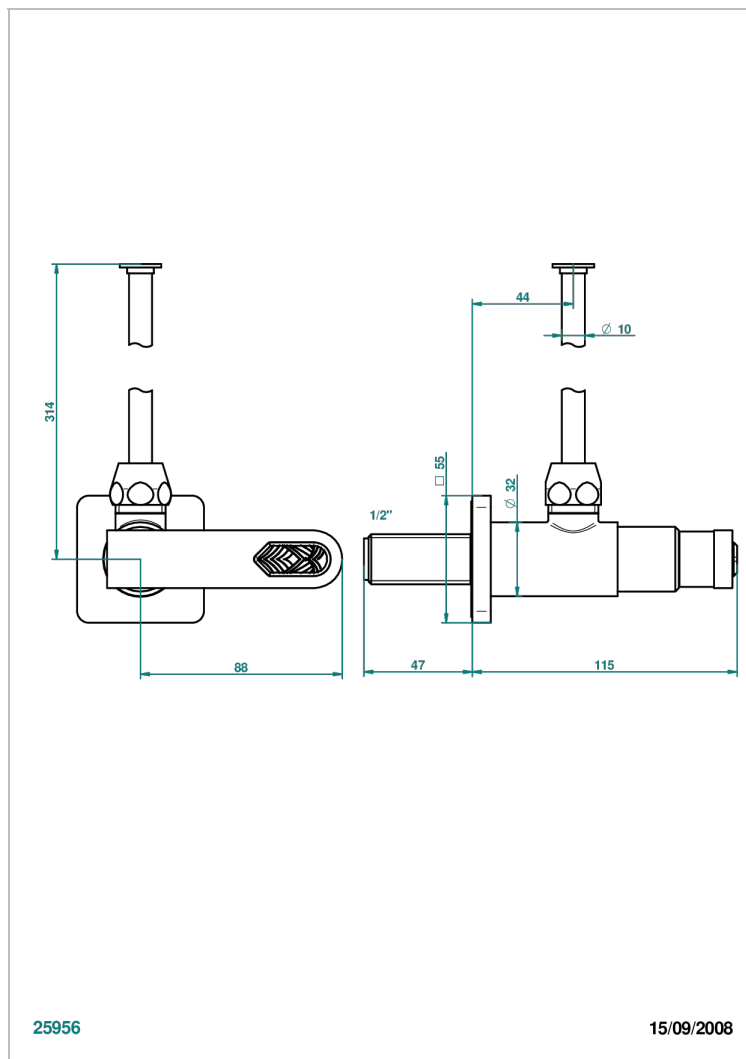

# PROFIL LALIQUE CLEAR CRYSTAL WITH LEVER

A6H-181/S

1/2" stylised adjustable stop cock with 30 cm tube

## CHARACTERISTIC

- Profil Lalique Clear crystal with lever
- 1/2" stylised adjustable stop cock with 30 cm tube