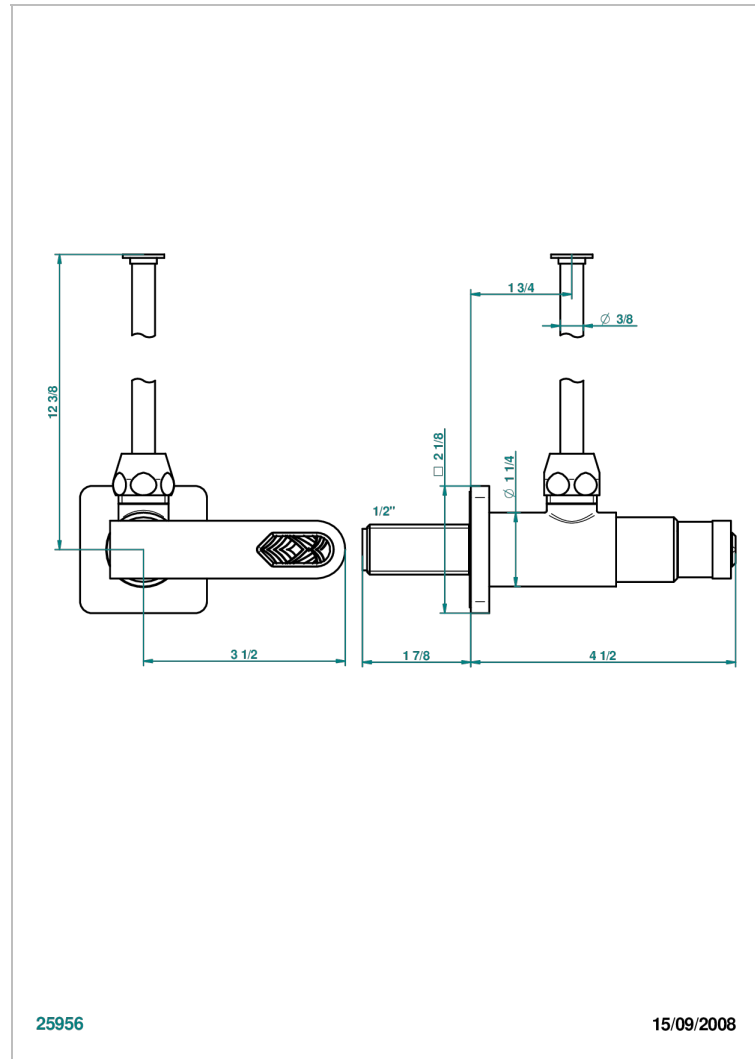

# PROFIL LALIQUE CLEAR CRYSTAL WITH LEVER

A6H-181/S

1/2" stylised adjustable stop cock with 30 cm tube

## CHARACTERISTIC

- Profil Lalique Clear crystal with lever
- 1/2" stylised adjustable stop cock with 30 cm tube