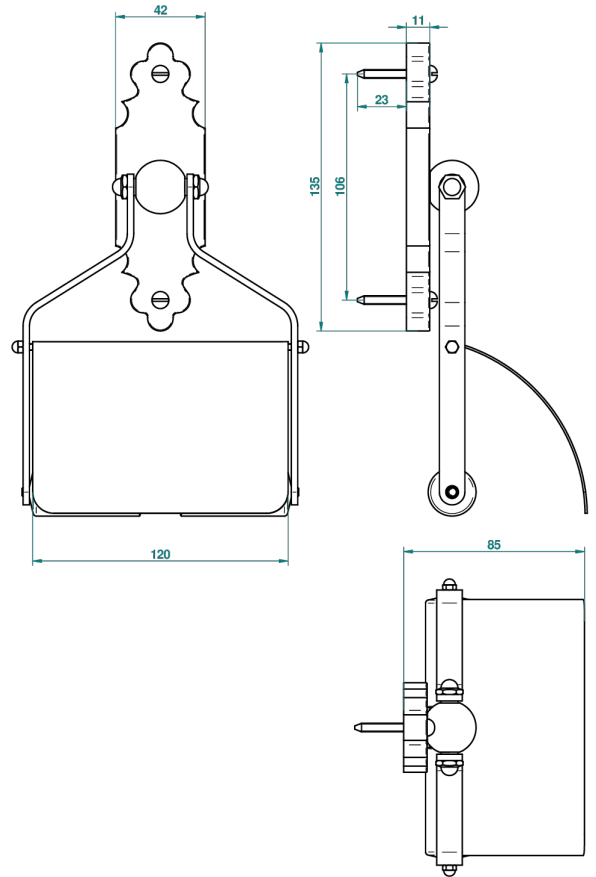

1900 WITH LEVER HANDLES

G28-540

Toilet paper holder, single mount with cover

25932

13/12/2011

CHARACTERISTIC

- 1900 with lever handles
- Toilet paper holder, single mount with cover

AVAILABLE FINITIONS